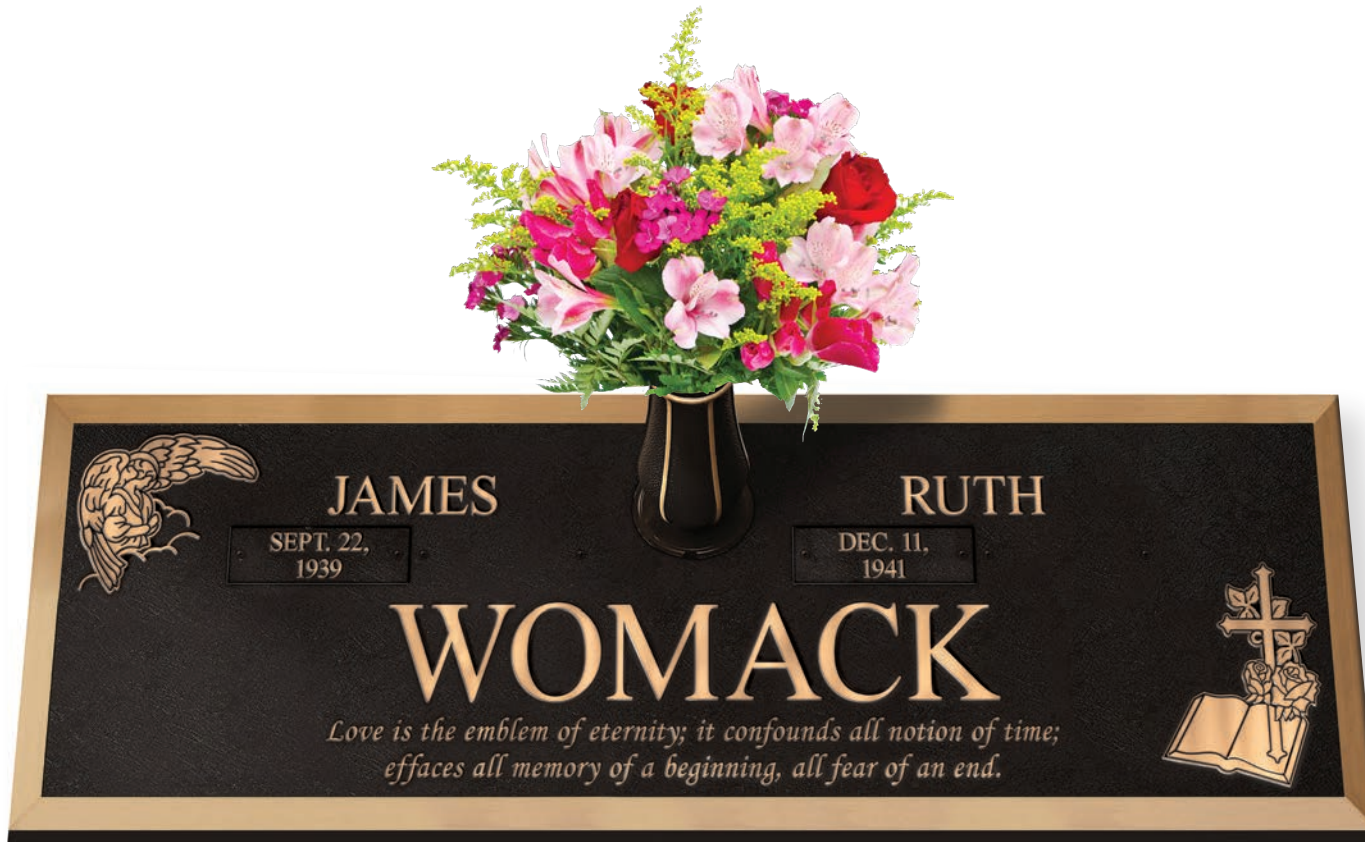

Vase Options Available

Sizes available range from 20" x 10" to 56" x 46".
Vases are not available under 24" x 12".

Border & Texture:

- Woodgrain Border
- Classic Leather Background

Shown as:

- 16"x24"
- Custom Font
- Standard Scroll
- Dark Brown
- Custom Flat Relief Emblems
- Athens Vase

Vase Options Available

Sizes available range from 20" x 10" to 56" x 46".

Vases are not available under 24" x 12".

Border & Texture:

- Rock Border
- Classic Leather Background

Shown as:

- 44" x 14"
- Custom Font
- Unicast Dates
- Dark Brown
- Custom Flat Relief Emblems
- Athens Vase

Vase Options Available

Sizes available range from 20" x 10" to 56" x 46".

Vases are not available under 24" x 12".

Border & Texture:

- Brushed Bevel Border
- Classic Leather Background

Shown as:

- 44" x 14"
- Custom Font
- Standard Scrolls
- Dark Brown
- Custom Flat Relief Emblems
- Athens Vase