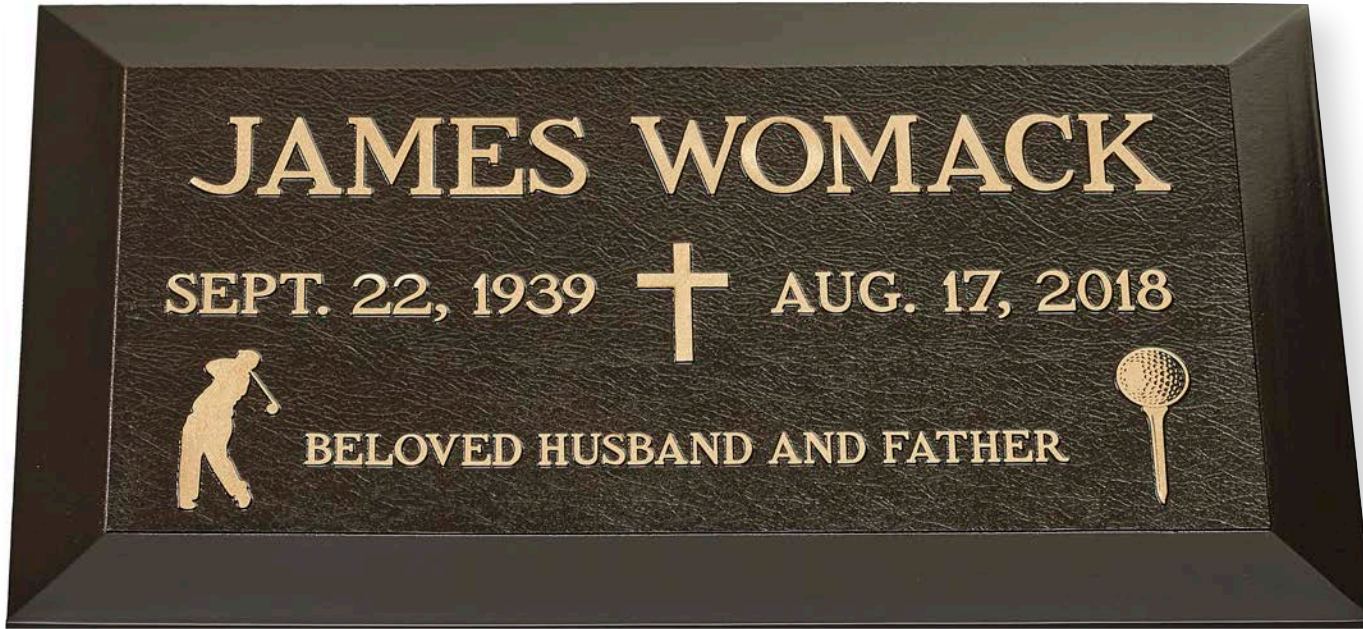

Borders & Textures:

- 2" Wide Bevel Border
- Classic Leather Background

Shown as:

- 28"x16"
- Flat Face Font
- Unicast Dates
- Dark Brown
- Emblems #170 Cross, #219 Golfer, Golf Ball and Tee

Available Sizes:

Size (inches)	28x16	28x18	28x20