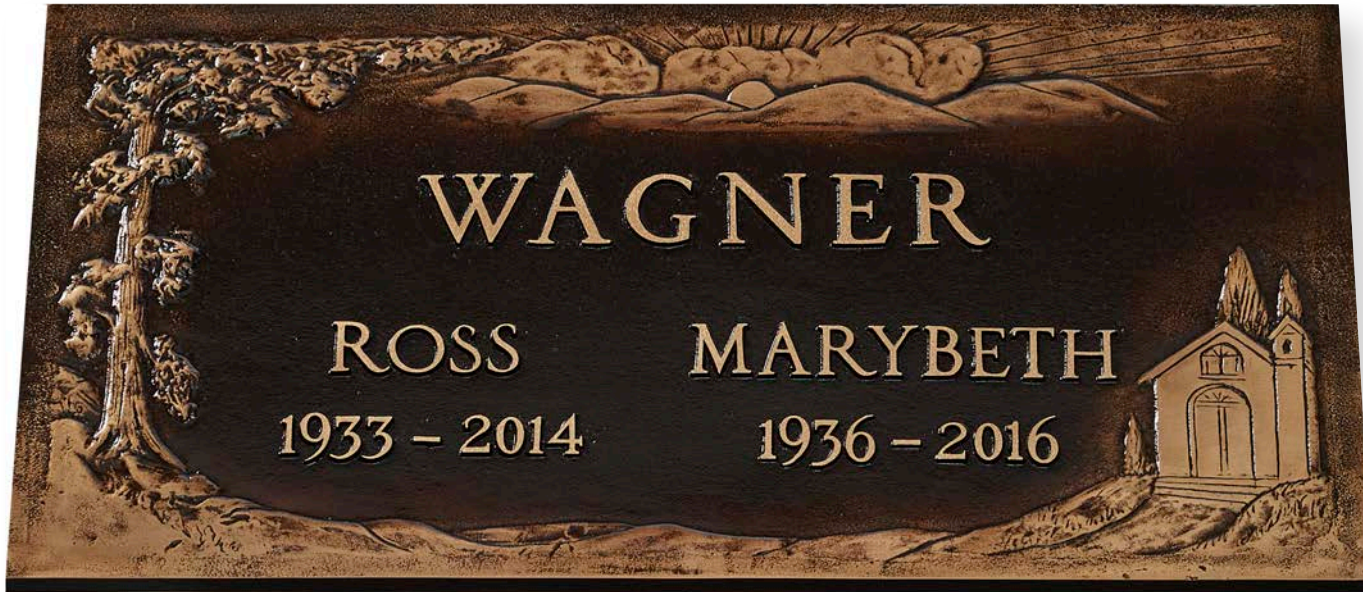

Style:

- Chapel

Shown as:

- Flat Face Font
- Unicast Dates
- Dark Brown

Available Size: 24" x 12"