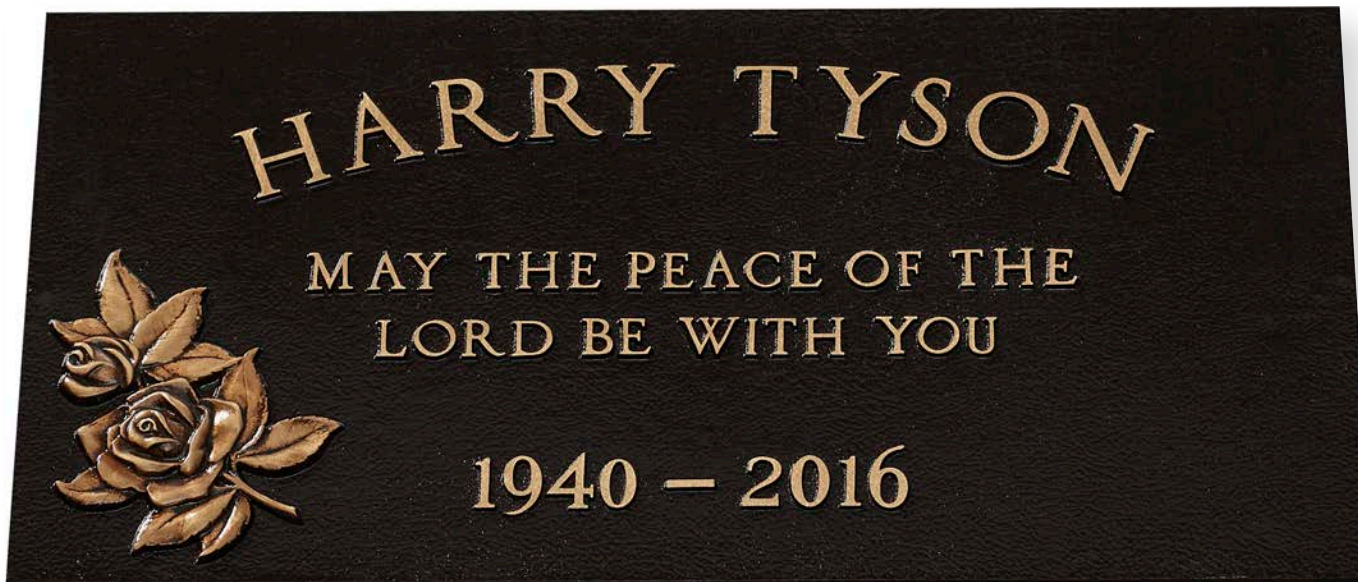

- Flat Face Font
- Unicast Dates
- Flourish Emblem
- Light Brown

Available Size: 24" x 12"

Style:

- Initial Rose

Shown as:

- Flat Face Font
- Unicast Dates
- Dark Brown

Available Size: 24" x 12"

Style:

- NuRose

Shown as:

- Flat Face Font
- Unicast Dates
- Dark Brown

Available Size: 24" x 12"

Style:

- Quality Rose

Shown as:

- Flat Face Font
- Unicast Dates
- Dark Brown