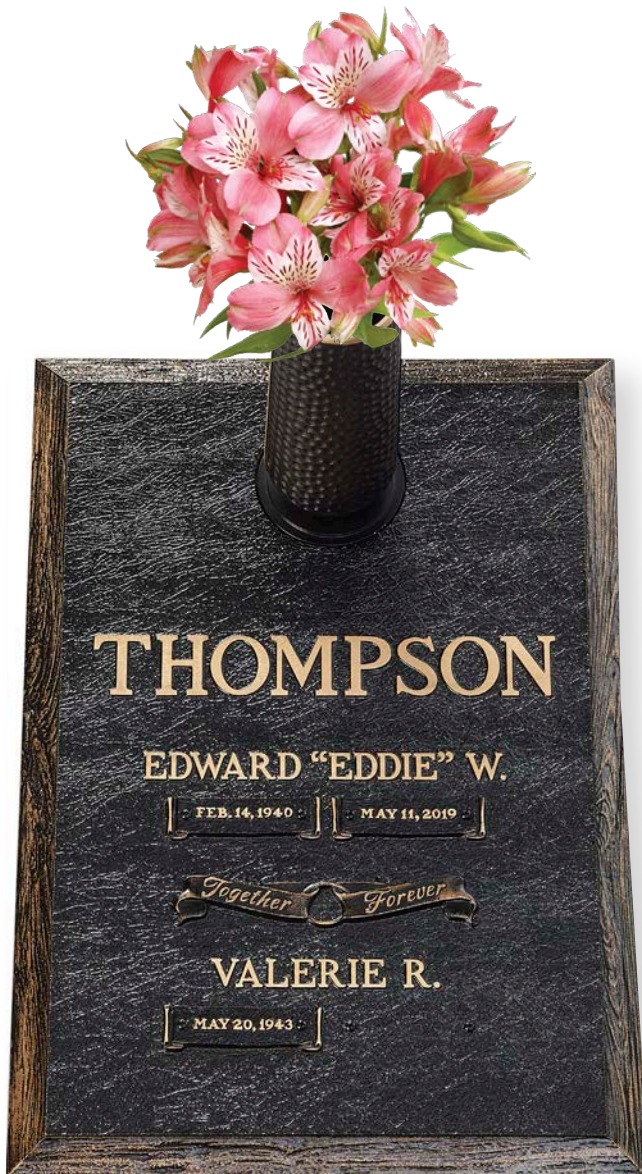

*Vase option not available in 20"x10"

Border & Texture:

- Woodgrain & Dogwood Border
- Classic Leather Background

Shown as:

- 16" x 24"
- Flat Face Font
- Classic Scroll
- Light Brown
- Emblem Together Forever

Vase Options Available

Available Sizes:

Size (inches)	20x10*	24x12	24x14	16x24	28x16	36x13	44x14
---------------	--------	-------	-------	-------	-------	-------	-------

*Vase option not available in 20"x10" Note: Woodgrain Dogwood border design will vary by memorial size. See GeminiBronze.com for further details.