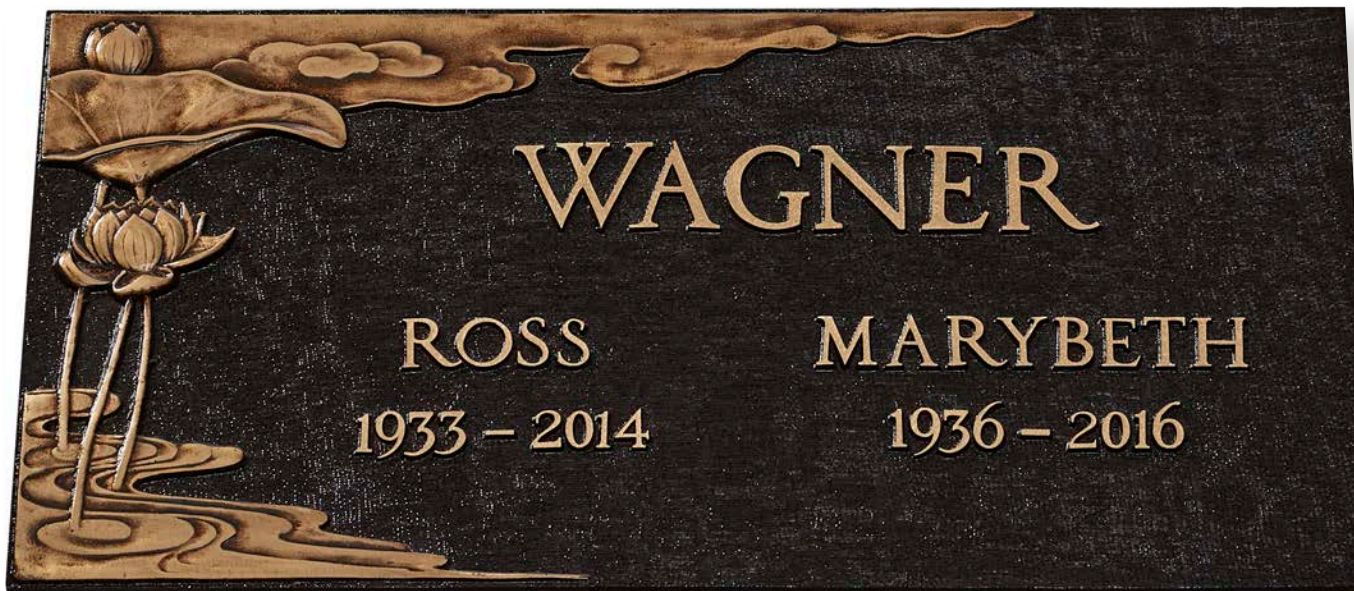

Style:

- Lotus

Shown as:

- Flat Face Font
- Unicast Dates
- Dark Brown

Available Size: 24" x 12"