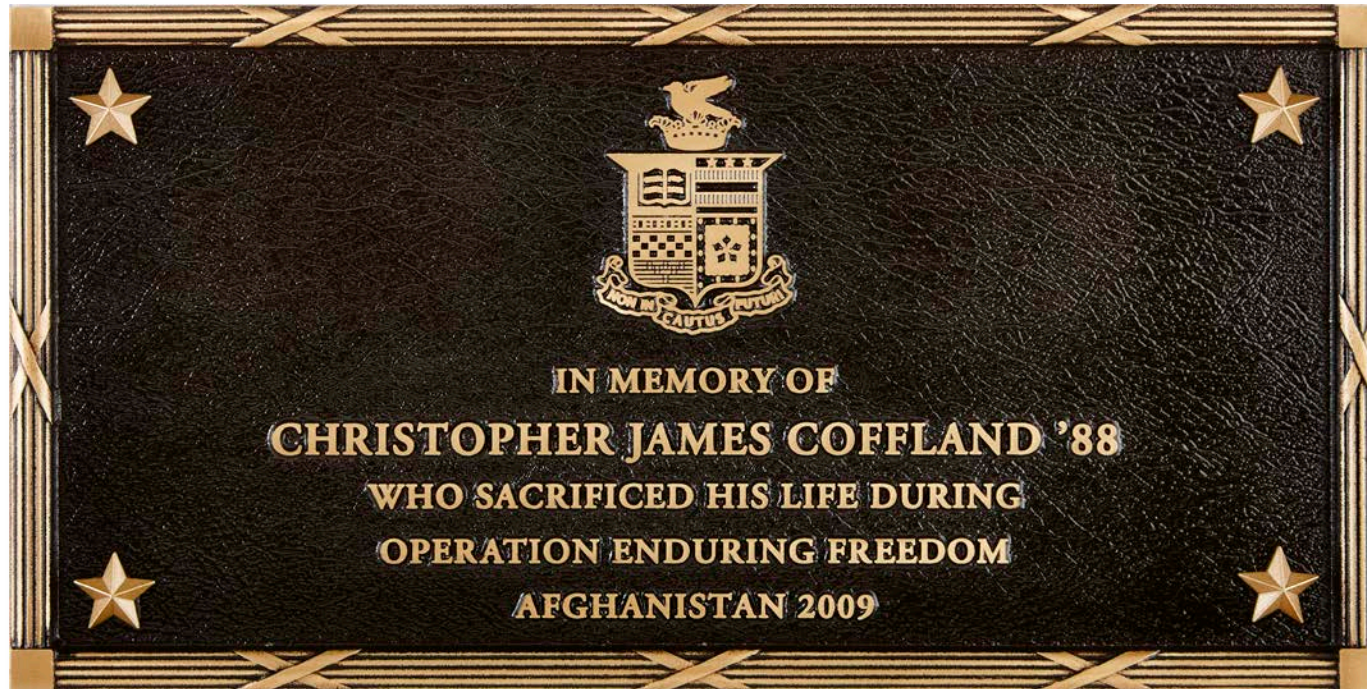

Vase Options Available

Border & Background:

- Custom Shape
- Flat Relief Graphics
- Photo Etched Insert

Shown as:

- Custom Size: 22" x 18"
- Custom Font
- Unicast Dates
- Multicolor Paint

Vase Options Available