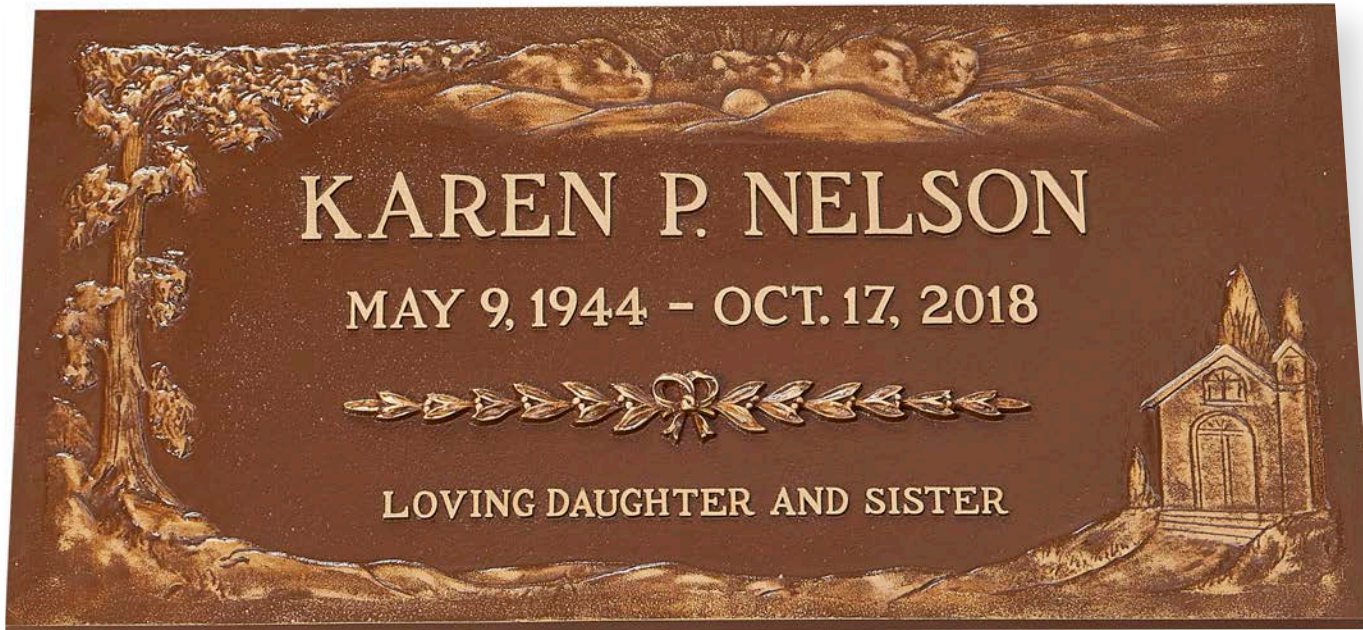

Style:

- Chapel

Shown as:

- Flat Face Font
- Unicast Dates
- Flourish Emblem
- Light Brown

Available Size: 24" x 12"