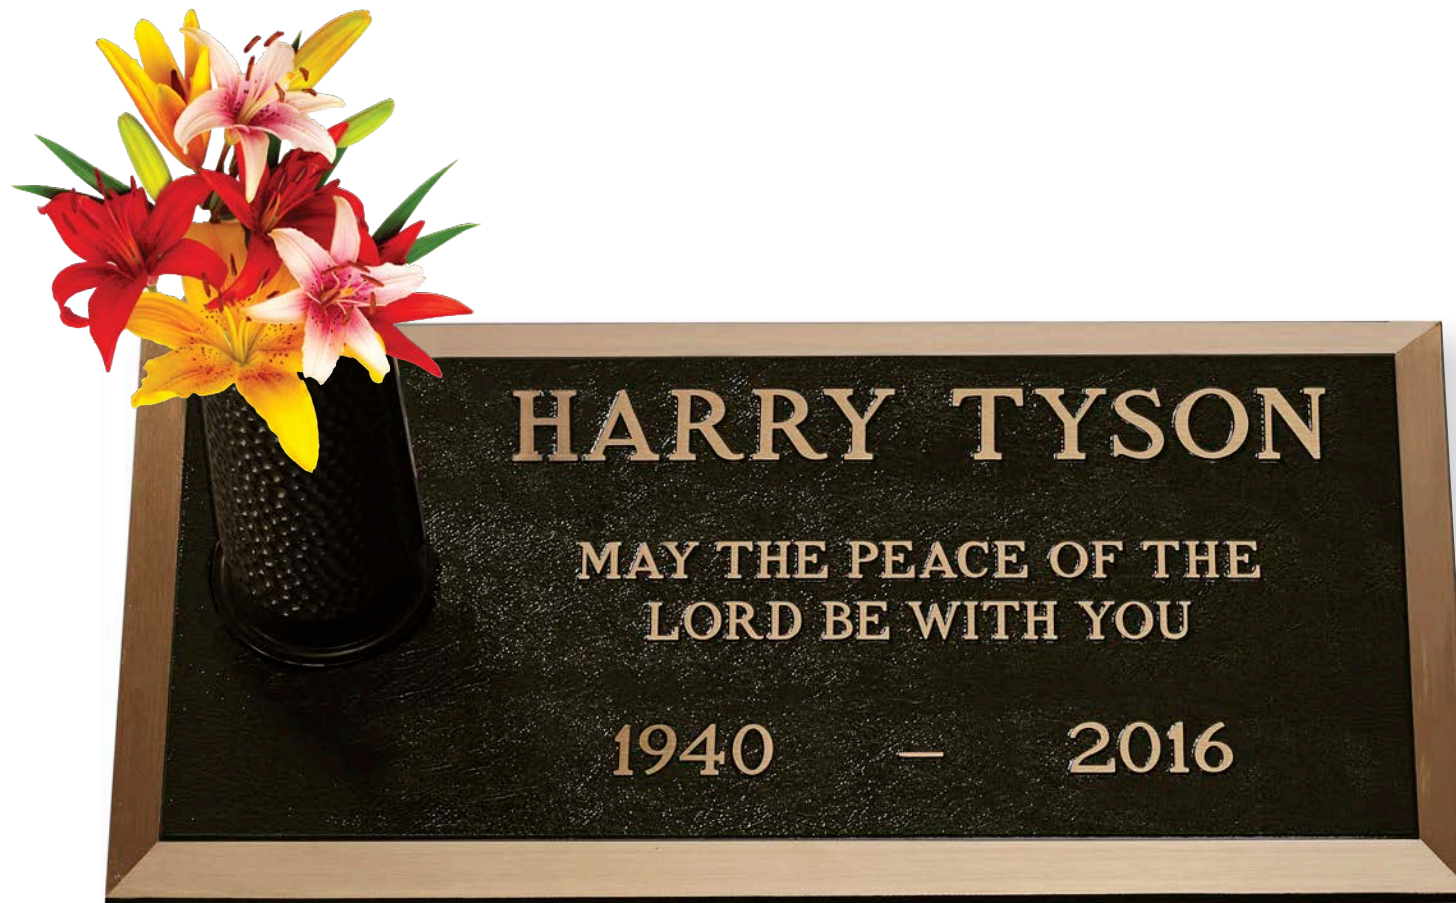

Sizes available range from 20" x 10" to 56" x 46".

Vases are not available under 24" x 12".

Border & Texture:

- Woodgrain Border
- Classic Leather Background

Shown as:

- 24"x12"
- Custom Font
- Unicast Dates
- Green
- Custom Flat Relief Emblems

Vase Options Available

Sizes available range from 20" x 10" to 56" x 46".

Vases are not available under 24" x 12".

Border & Texture:

- Brushed Bevel Border
- Classic Leather Background

Shown as:

- 24" x 12"
- Flat Face Font
- Unicast Dates
- Dark Brown
- Tuscan Vase, Custom Location