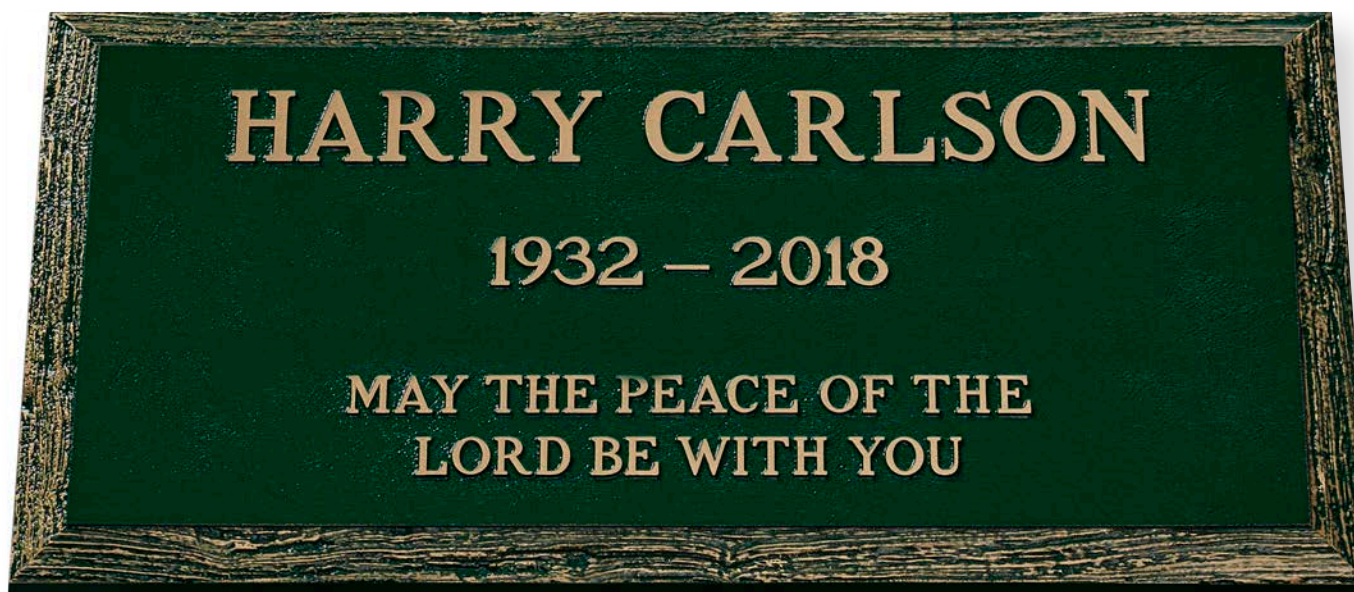

Shown as:

- 24"x12"
- Flat Face Font
- Classic Scroll
- Dark Brown
- Emblem #103 American Flag

Vase Options Available

Available Sizes:

Size (inches)	20x10*	24x12	24x14	16x24	28x16	36x13	44x14
---------------	--------	-------	-------	-------	-------	-------	-------

*Vase option not available in 20"x10" Note: Woodgrain Dogwood border design will vary by memorial size. See GeminiBronze.com for further details.

Border & Texture:

- Woodgrain Border
- Classic Leather Background