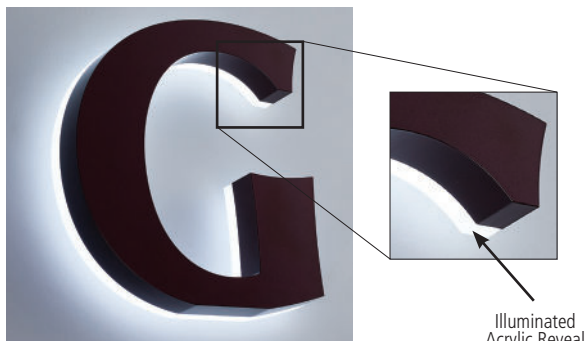

# Mountings

Plain

Flush Stud

Stud

Double Face Tape

Halo Illumination

Trimless Acrylic L-900

Halo Illumination