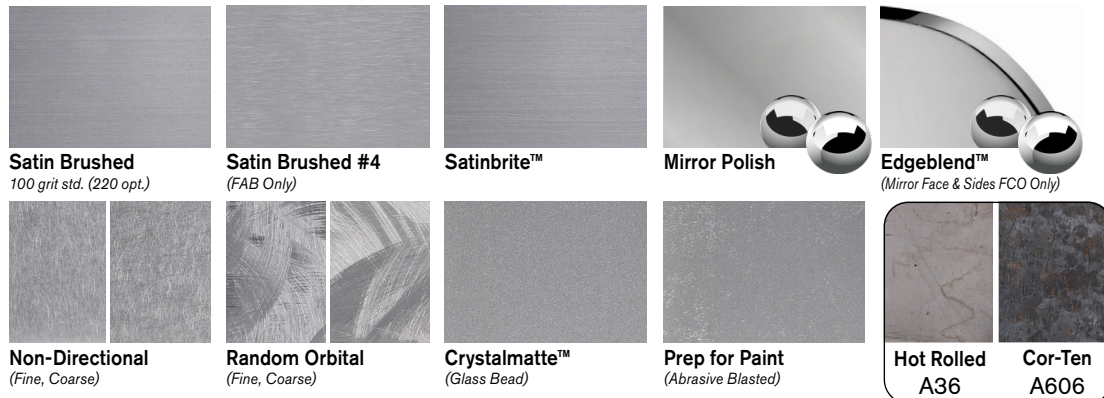

METAL FINISHES

SOLID PLATE & FABRICATED

steel art

Architectural Signage | Look Close

Samples shown above: Fabricated Stainless Steel Brushed Satin & Solid Cut Copper Random Orbital

*Actual finish samples are available

Metal Finishes SOLID PLATE & FABRICATED

ALUMINUM

5052

YELLOW BRASS

260

STAINLESS STEEL

304 & 316

BRASS

280

ANODIZED ALUMINUM

FABRICATED ONLY

BRONZE

220

TITANIUM

304

COPPER