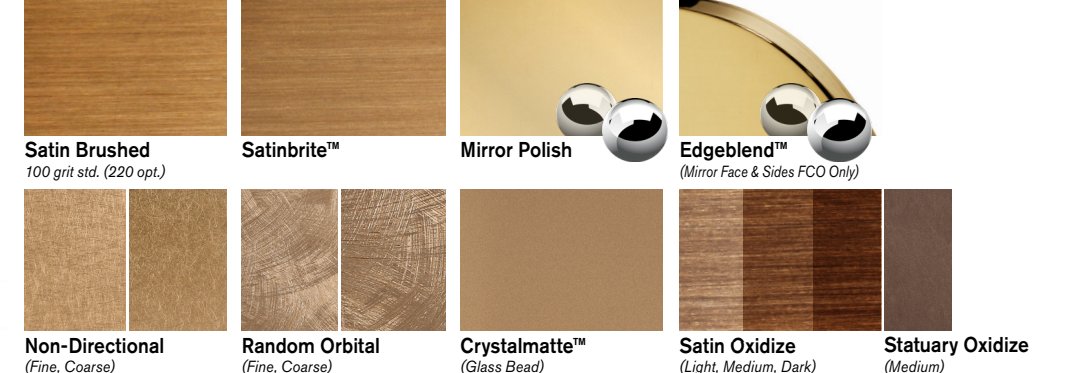

METAL FINISHES

SOLID PLATE & FABRICATED

steel art

Architectural Signage | Look Close

Samples shown above: Fabricated Stainless Steel Brushed Satin & Solid Cut Copper Random Orbital

*Actual finish samples are available

Metal Finishes SOLID PLATE & FABRICATED

ALUMINUM

5052

YELLOW BRASS

260

STAINLESS STEEL

304 & 316

BRASS

280

ANODIZED ALUMINUM

FABRICATED ONLY

BRONZE

220

TITANIUM

304

COPPER