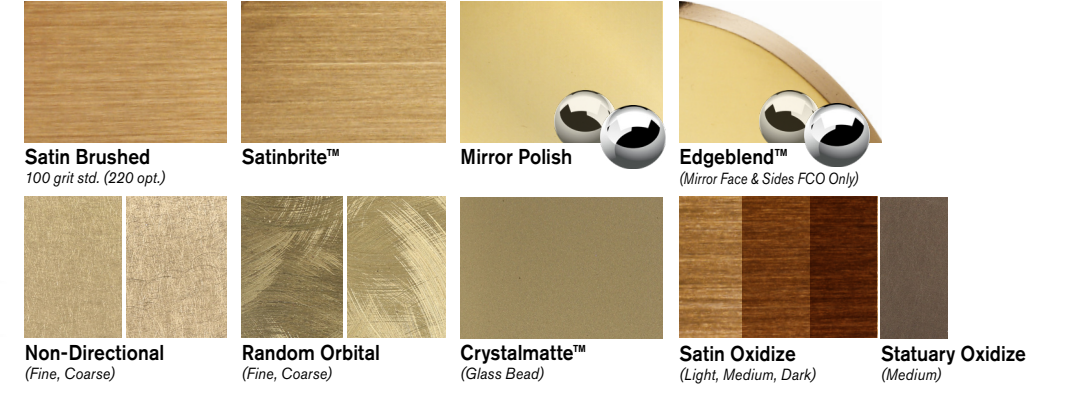

METAL FINISHES

SOLID PLATE & FABRICATED

steel art

Architectural Signage | Look Close

Samples shown above: Fabricated Stainless Steel Brushed Satin & Solid Cut Copper Random Orbital

*Actual finish samples are available

Metal Finishes SOLID PLATE & FABRICATED

ALUMINUM

5052

YELLOW BRASS

260

STAINLESS STEEL

304 & 316

BRASS

280

ANODIZED ALUMINUM

FABRICATED ONLY

BRONZE

220

TITANIUM

304

COPPER