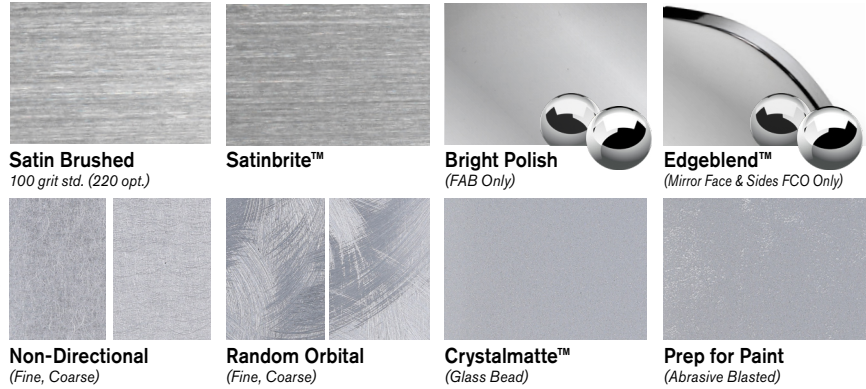

METAL FINISHES

SOLID PLATE & FABRICATED

steel art

Architectural Signage | Look Close

Samples shown above: Fabricated Stainless Steel Brushed Satin & Solid Cut Copper Random Orbital

*Actual finish samples are available

Metal Finishes SOLID PLATE & FABRICATED

ALUMINUM

5052

YELLOW BRASS

260

STAINLESS STEEL

304 & 316

BRASS