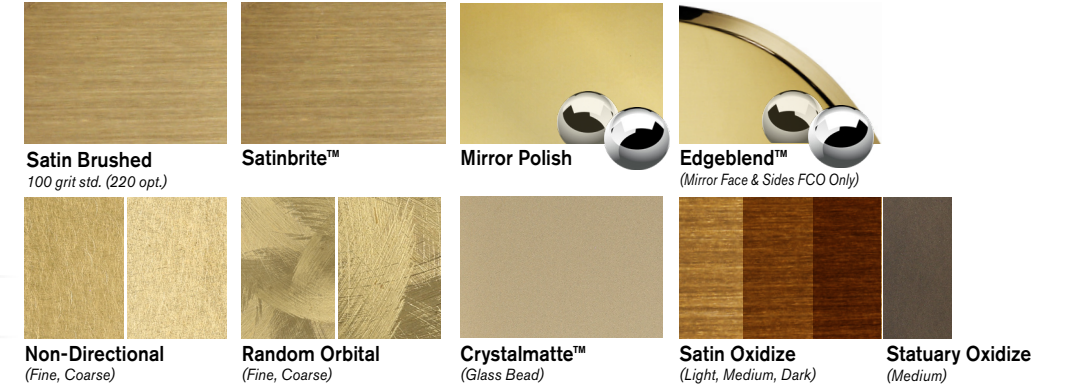

METAL FINISHES

SOLID PLATE & FABRICATED

steel art

Architectural Signage | Look Close

Samples shown above: Fabricated Stainless Steel Brushed Satin & Solid Cut Copper Random Orbital

*Actual finish samples are available

Metal Finishes SOLID PLATE & FABRICATED

ALUMINUM

5052

YELLOW BRASS

260

STAINLESS STEEL

304 & 316

BRASS

280

ANODIZED ALUMINUM

FABRICATED ONLY

BRONZE

220

TITANIUM

304

COPPER