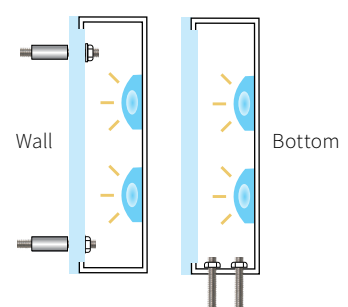

Halo Lit

Fabricated Dimensional Designs

Stainless Steel

Satin Brushed with
Painted Return

Edgelit™ Design 100

Fabricated Dimensional Designs

Stainless Steel

Satin Brushed with
Painted Return

Stainless Steel *Satin Brushed with Painted Return* Halo Lit

DETAILS

SIZE RANGE for LED ILLUMINATION

- Height: 4" - 60" | Depth: 0.5" - 6"

SPECIFICS

- **Lifetime Guarantee** on craftsmanship
- Color matches by Matthews or AkzoNobel Systems
- Actual finish & color samples available
- **Tough Template™** available on all orders

MOUNTING

Stainless Steel *Satin Brushed with Painted Return* Edgelit™ Design 100

DETAILS

SIZE RANGE for LED ILLUMINATION

- Height: 4" - 60" | Depth: 2" - 6"
- Acrylic Projection: .25" - .75"

SPECIFICS

- **Lifetime Guarantee** on craftsmanship
- Color matches by Matthews or AkzoNobel Systems
- Actual finish & color samples available
- **Tough Template™** available on all orders

MOUNTING