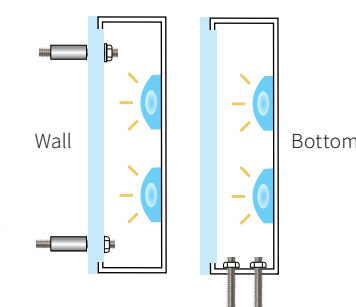

Halo Lit

Fabricated Dimensional Designs

Brass

Satinbrite™ with
Painted Face

Edgelit™ Design 100

Fabricated Dimensional Designs

Brass

Satinbrite™ with
Painted Face

Brass Satinbrite™ with Painted Face Halo Lit

DETAILS

SIZE RANGE for LED ILLUMINATION

- Height: 4" - 36" | Depth: 0.5" - 6"

SPECIFICS

- **Lifetime Guarantee** on craftsmanship
- Color matches by Matthews or AkzoNobel Systems
- Actual finish & color samples available
- **Tough Template™** available on all orders

MOUNTING

Brass Satinbrite™ with Painted Face Edgelit™ Design 100

DETAILS

SIZE RANGE for LED ILLUMINATION

- Height: 4" - 36" | Depth: 2" - 6"
- Acrylic Projection: .25" - .75"

SPECIFICS

- **Lifetime Guarantee** on craftsmanship
- Color matches by Matthews or AkzoNobel Systems
- Actual finish & color samples available
- **Tough Template™** available on all orders

MOUNTING