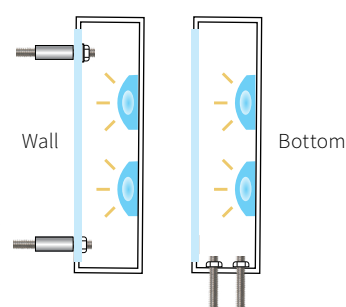

Halo Lit

Fabricated Dimensional Designs

Stainless Steel

Satin Brushed with
Painted Return

Edgelit™ Design 100

Fabricated Dimensional Designs

Stainless Steel

Satin Brushed with
Painted Return

Stainless Steel *Satin Brushed with Painted Return* Halo Lit

DETAILS

SIZE RANGE for LED ILLUMINATION

- Height: 4" - 60" | Depth: 0.5" - 6"

SPECIFICS

- **Lifetime Guarantee** on craftsmanship
- Color matches by Matthews or AkzoNobel Systems
- Actual finish & color samples available
- **Tough Template™** available on all orders

MOUNTING

Stainless Steel *Satin Brushed with Painted Return* Edgelit™ Design 100

DETAILS

SIZE RANGE for LED ILLUMINATION

- Height: 4" - 60" | Depth: 2" - 6"
- Acrylic Projection: .25" - .75"

SPECIFICS

- **Lifetime Guarantee** on craftsmanship
- Color matches by Matthews or AkzoNobel Systems
- Actual finish & color samples available
- **Tough Template™** available on all orders

MOUNTING