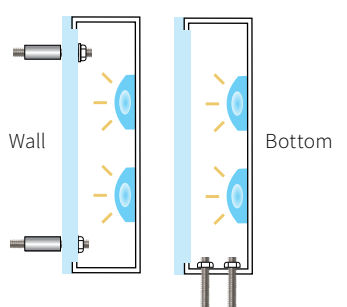

Halo Lit

Fabricated Dimensional Designs

Titanium

NuBronze™
Satin Brushed

Edgelit™ Design 100

Fabricated Dimensional Designs

Titanium

NuBronze™
Satin Brushed

Titanium NuBronze™ Satin Brushed Halo Lit

DETAILS

SIZE RANGE for LED ILLUMINATION

- Height: 4" - 48" | Depth: 0.5" - 6"

SPECIFICS

- **Lifetime Guarantee** on craftsmanship
- Color matches by Matthews or AkzoNobel Systems
- Actual finish & color samples available
- **Tough Template™** available on all orders

MOUNTING

Titanium NuBronze™ Satin Brushed Edgelit™ Design 100

DETAILS

SIZE RANGE for LED ILLUMINATION

- Height: 4" - 48" | Depth: 2" - 6"
- Acrylic Projection: .25" - .75"

SPECIFICS

- **Lifetime Guarantee** on craftsmanship
- Color matches by Matthews or AkzoNobel Systems
- Actual finish & color samples available
- **Tough Template™** available on all orders

MOUNTING