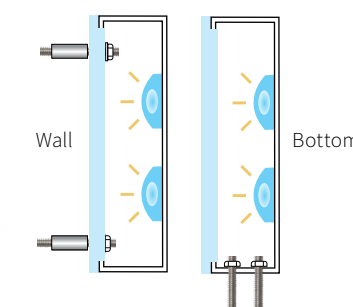

Halo Lit

Fabricated Dimensional Designs

Stainless Steel

Satin Brushed

Edgelit™ Design 100

Fabricated Dimensional Designs

Stainless Steel

Satin Brushed

Stainless Steel *Satin Brushed* Halo Lit

DETAILS

SIZE RANGE for LED ILLUMINATION

- Height: 4" - 60" | Depth: 0.5" - 6"

SPECIFICS

- **Lifetime Guarantee** on craftsmanship
- Color matches by Matthews or AkzoNobel Systems
- Actual finish & color samples available
- **Tough Template™** available on all orders

MOUNTING

Stainless Steel *Satin Brushed* Edgelit™ Design 100

DETAILS

SIZE RANGE for LED ILLUMINATION

- Height: 4" - 60" | Depth: 2" - 6"
- Acrylic Projection: .25" - .75"

SPECIFICS

- **Lifetime Guarantee** on craftsmanship
- Color matches by Matthews or AkzoNobel Systems
- Actual finish & color samples available
- **Tough Template™** available on all orders

MOUNTING