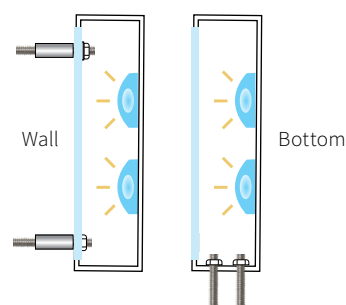

Halo Lit

Fabricated Dimensional Designs

Brass

Satinbrite™ with
Painted Return

Edgelit™ Design 100

Fabricated Dimensional Designs

Brass

Satinbrite™ with
Painted Return

Back to
TABLE OF
CONTENTS

Brass Satinbrite™ with Painted Return Halo Lit

DETAILS

SIZE RANGE for LED ILLUMINATION

- Height: 4" - 36" | Depth: 0.5" - 6"

SPECIFICS

- **Lifetime Guarantee** on craftsmanship
- Color matches by Matthews or AkzoNobel Systems
- Actual finish & color samples available
- **Tough Template™** available on all orders

MOUNTING

Brass Satinbrite™ with Painted Return Edgelit™ Design 100

DETAILS

SIZE RANGE for LED ILLUMINATION

- Height: 4" - 36" | Depth: 2" - 6"
- Acrylic Projection: .25" - .75"

SPECIFICS

- **Lifetime Guarantee** on craftsmanship
- Color matches by Matthews or AkzoNobel Systems
- Actual finish & color samples available
- **Tough Template™** available on all orders

MOUNTING