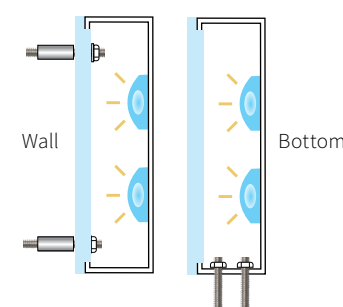

Halo Lit

Fabricated Dimensional Designs

Brass

Random Orbital

Edgelit™ Design 100

Fabricated Dimensional Designs

Brass

Random Orbital

Brass *Random Orbital* Halo Lit

DETAILS

SIZE RANGE for LED ILLUMINATION

- Height: 4" - 36" | Depth: 0.5" - 6"

SPECIFICS

- **Lifetime Guarantee** on craftsmanship
- Color matches by Matthews or AkzoNobel Systems
- Actual finish & color samples available
- **Tough Template™** available on all orders

MOUNTING

Brass *Random Orbital* Edgelit™ Design 100

DETAILS

SIZE RANGE for LED ILLUMINATION

- Height: 4" - 36" | Depth: 2" - 6"
- Acrylic Projection: .25" - .75"

SPECIFICS

- **Lifetime Guarantee** on craftsmanship
- Color matches by Matthews or AkzoNobel Systems
- Actual finish & color samples available
- **Tough Template™** available on all orders

MOUNTING