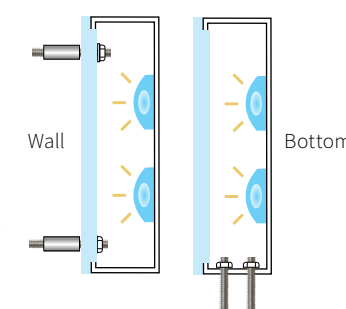

Halo Lit

Fabricated Dimensional Designs

Copper

Mirror Polish

Edgelit™ Design 100

Fabricated Dimensional Designs

Copper

Mirror Polish

Copper Mirror Polish Halo Lit

DETAILS

SIZE RANGE for LED ILLUMINATION

- Height: 4" - 24" | Depth: 0.5" - 6"

SPECIFICS

- **Lifetime Guarantee** on craftsmanship
- Color matches by Matthews or AkzoNobel Systems
- Actual finish & color samples available
- **Tough Template™** available on all orders

MOUNTING

Copper Mirror Polish Edgelit™ Design 100

DETAILS

SIZE RANGE for LED ILLUMINATION

- Height: 4" - 24" | Depth: 2" - 6"
- Acrylic Projection: .25" - .75"

SPECIFICS

- **Lifetime Guarantee** on craftsmanship
- Color matches by Matthews or AkzoNobel Systems
- Actual finish & color samples available
- **Tough Template™** available on all orders

MOUNTING