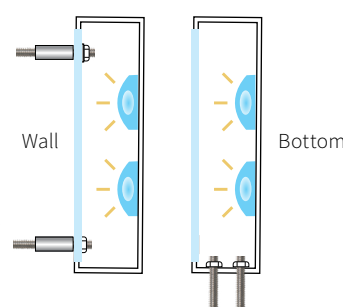

Halo Lit

Fabricated Dimensional Designs

Stainless Steel

Random Orbital

Edgelit™ Design 100

Fabricated Dimensional Designs

Stainless Steel

Random Orbital

Stainless Steel *Random Orbital* Halo Lit

DETAILS

SIZE RANGE for LED ILLUMINATION

- Height: 4" - 60" | Depth: 0.5" - 6"

SPECIFICS

- **Lifetime Guarantee** on craftsmanship
- Color matches by Matthews or AkzoNobel Systems
- Actual finish & color samples available
- **Tough Template™** available on all orders

MOUNTING

Stainless Steel *Random Orbital* Edgelit™ Design 100

DETAILS

SIZE RANGE for LED ILLUMINATION

- Height: 4" - 60" | Depth: 2" - 6"
- Acrylic Projection: .25" - .75"

SPECIFICS

- **Lifetime Guarantee** on craftsmanship
- Color matches by Matthews or AkzoNobel Systems
- Actual finish & color samples available
- **Tough Template™** available on all orders

MOUNTING