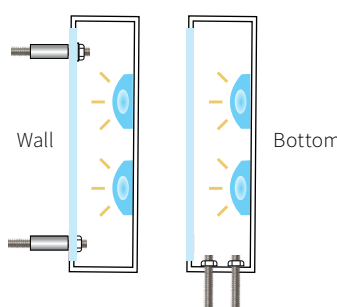

Halo Lit

Fabricated Dimensional Designs

Stainless Steel

Satin Brushed

Edgelit™ Design 100

Fabricated Dimensional Designs

Stainless Steel

Satin Brushed

Stainless Steel *Satin Brushed* Halo Lit

DETAILS

SIZE RANGE for LED ILLUMINATION

- Height: 4" - 60" | Depth: 0.5" - 6"

SPECIFICS

- **Lifetime Guarantee** on craftsmanship
- Color matches by Matthews or AkzoNobel Systems
- Actual finish & color samples available
- **Tough Template™** available on all orders

MOUNTING

Stainless Steel *Satin Brushed* Edgelit™ Design 100

DETAILS

SIZE RANGE for LED ILLUMINATION

- Height: 4" - 60" | Depth: 2" - 6"
- Acrylic Projection: .25" - .75"

SPECIFICS

- **Lifetime Guarantee** on craftsmanship
- Color matches by Matthews or AkzoNobel Systems
- Actual finish & color samples available
- **Tough Template™** available on all orders

MOUNTING