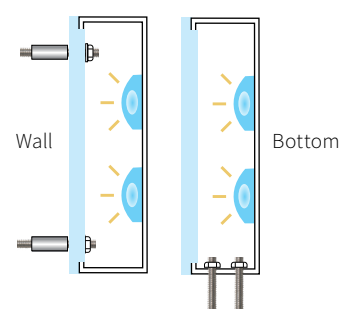

Halo Lit

Fabricated Dimensional Designs

Brass

Medium Oxidized
Satin Brushed

Edgelit™ Design 100

Fabricated Dimensional Designs

Brass

Medium Oxidized
Satin Brushed

Brass Medium Oxidized Satin Brushed Halo Lit

DETAILS

SIZE RANGE for LED ILLUMINATION

- Height: 4" - 36" | Depth: 0.5" - 6"

SPECIFICS

- **Lifetime Guarantee** on craftsmanship
- Color matches by Matthews or AkzoNobel Systems
- Actual finish & color samples available
- **Tough Template™** available on all orders

MOUNTING

Brass Medium Oxidized Satin Brushed Edgelit™ Design 100

DETAILS

SIZE RANGE for LED ILLUMINATION

- Height: 4" - 36" | Depth: 2" - 6"
- Acrylic Projection: .25" - .75"

SPECIFICS

- **Lifetime Guarantee** on craftsmanship
- Color matches by Matthews or AkzoNobel Systems
- Actual finish & color samples available
- **Tough Template™** available on all orders

MOUNTING