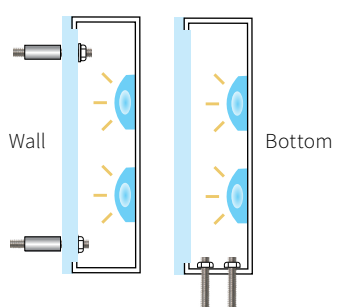

Halo Lit

Fabricated Dimensional Designs

Aluminum

Satinbrite™ with
Painted Return

Edgelit™ Design 100

Fabricated Dimensional Designs

Aluminum

Satinbrite™ with
Painted Return

Aluminum Satinbrite™ with Painted Return Halo Lit

DETAILS

SIZE RANGE for LED ILLUMINATION

- Height: 4" - 60" | Depth: 0.5" - 6"

SPECIFICS

- **Lifetime Guarantee** on craftsmanship
- Color matches by Matthews or AkzoNobel Systems
- Actual finish & color samples available
- **Tough Template™** available on all orders

MOUNTING

Aluminum Satinbrite™ with Painted Return Edgelit™ Design 100

DETAILS

SIZE RANGE for LED ILLUMINATION

- Height: 4" - 60" | Depth: 2" - 6"
- Acrylic Projection: .25" - .75"

SPECIFICS

- **Lifetime Guarantee** on craftsmanship
- Color matches by Matthews or AkzoNobel Systems
- Actual finish & color samples available
- **Tough Template™** available on all orders

MOUNTING