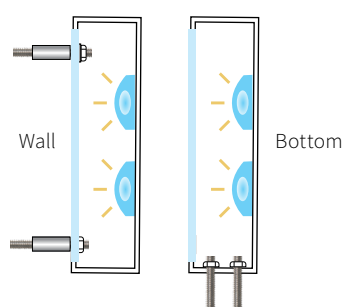

Halo Lit

Fabricated Dimensional Designs

Bronze

Satinbrite™ with
Mirror Polish Return

Edgelit™ Design 100

Fabricated Dimensional Designs

Bronze

Satinbrite™ with
Mirror Polish Return

Bronze Satinbrite™ with Mirror Polish Return Halo Lit

DETAILS

SIZE RANGE for LED ILLUMINATION

- Height: 4" - 36" | Depth: 0.5" - 6"

SPECIFICS

- **Lifetime Guarantee** on craftsmanship
- Color matches by Matthews or AkzoNobel Systems
- Actual finish & color samples available
- **Tough Template™** available on all orders

MOUNTING

Bronze Satinbrite™ with Mirror Polish Return Edgelit™ Design 100

DETAILS

SIZE RANGE for LED ILLUMINATION

- Height: 4" - 36" | Depth: 2" - 6"
- Acrylic Projection: .25" - .75"

SPECIFICS

- **Lifetime Guarantee** on craftsmanship
- Color matches by Matthews or AkzoNobel Systems
- Actual finish & color samples available
- **Tough Template™** available on all orders

MOUNTING