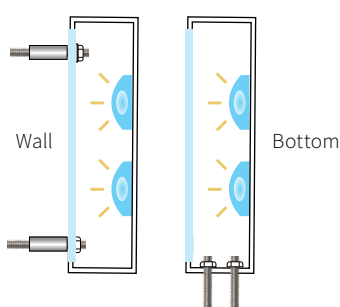

Halo Lit

Fabricated Dimensional Designs

Brass

Satinbrite™ with
Painted Face

Edgelit™ Design 100

Fabricated Dimensional Designs

Brass

Satinbrite™ with
Painted Face

Brass Satinbrite™ with Painted Face Halo Lit

DETAILS

SIZE RANGE for LED ILLUMINATION

- Height: 4" - 36" | Depth: 0.5" - 6"

SPECIFICS

- **Lifetime Guarantee** on craftsmanship
- Color matches by Matthews or AkzoNobel Systems
- Actual finish & color samples available
- **Tough Template™** available on all orders

MOUNTING

Brass Satinbrite™ with Painted Face Edgelit™ Design 100

DETAILS

SIZE RANGE for LED ILLUMINATION

- Height: 4" - 36" | Depth: 2" - 6"
- Acrylic Projection: .25" - .75"

SPECIFICS

- **Lifetime Guarantee** on craftsmanship
- Color matches by Matthews or AkzoNobel Systems
- Actual finish & color samples available
- **Tough Template™** available on all orders

MOUNTING