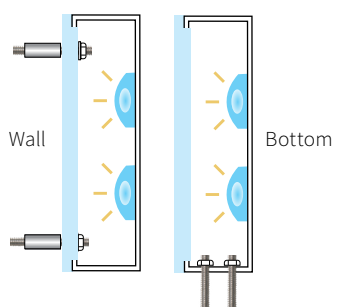

Halo Lit

Fabricated Dimensional Designs

Titanium

NuCopper™
Satin Brushed

Edgelit™ Design 100

Fabricated Dimensional Designs

Titanium

NuCopper™
Satin Brushed

Titanium NuCopper™ Satin Brushed Halo Lit

DETAILS

SIZE RANGE for LED ILLUMINATION

- Height: 4" - 48" | Depth: 0.5" - 6"

SPECIFICS

- **Lifetime Guarantee** on craftsmanship
- Color matches by Matthews or AkzoNobel Systems
- Actual finish & color samples available
- **Tough Template™** available on all orders

MOUNTING

Titanium NuCopper™ Satin Brushed Edgelit™ Design 100

DETAILS

SIZE RANGE for LED ILLUMINATION

- Height: 4" - 48" | Depth: 2" - 6"
- Acrylic Projection: .25" - .75"

SPECIFICS

- **Lifetime Guarantee** on craftsmanship
- Color matches by Matthews or AkzoNobel Systems
- Actual finish & color samples available
- **Tough Template™** available on all orders

MOUNTING