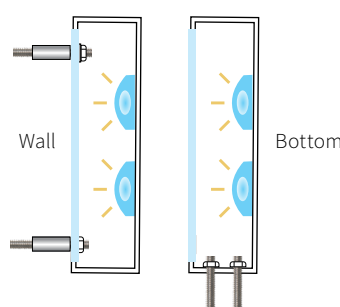

Halo Lit

Fabricated Dimensional Designs

Stainless Steel

Satin Brushed with
Mirror Polish Return

Edgelit™ Design 100

Fabricated Dimensional Designs

Stainless Steel

Satin Brushed with
Mirror Polish Return

Stainless Steel *Satin Brushed with Mirror Polish Return* Halo Lit

DETAILS

SIZE RANGE for LED ILLUMINATION

- Height: 4" - 60" | Depth: 0.5" - 6"

SPECIFICS

- **Lifetime Guarantee** on craftsmanship
- Color matches by Matthews or AkzoNobel Systems
- Actual finish & color samples available
- **Tough Template™** available on all orders

MOUNTING

Stainless Steel *Satin Brushed with Mirror Polish Return* Edgelit™ Design 100

DETAILS

SIZE RANGE for LED ILLUMINATION

- Height: 4" - 60" | Depth: 2" - 6"
- Acrylic Projection: .25" - .75"

SPECIFICS

- **Lifetime Guarantee** on craftsmanship
- Color matches by Matthews or AkzoNobel Systems
- Actual finish & color samples available
- **Tough Template™** available on all orders

MOUNTING