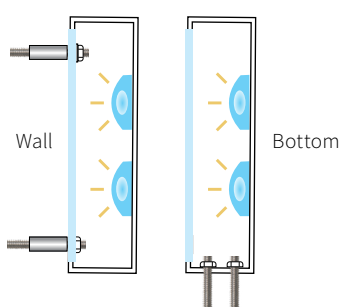

Halo Lit

Fabricated Dimensional Designs

Anodized Aluminum

Bright Gold Polish

Edgelit™ Design 100

Fabricated Dimensional Designs

Anodized Aluminum

Bright Gold Polish

Anodized Aluminum *Bright Gold Polish* Halo Lit

DETAILS

SIZE RANGE for LED ILLUMINATION

- Height: 6" - 24" | Depth: 0.5" - 4"

SPECIFICS

- **Lifetime Guarantee** on craftsmanship
- Color matches by Matthews or AkzoNobel Systems
- Actual finish & color samples available
- **Tough Template™** available on all orders

MOUNTING

Stainless Steel *Bright Gold Polish* Edgelit™ Design 100

DETAILS

SIZE RANGE for LED ILLUMINATION

- Height: 4" - 24" | Depth: 2" - 6"
- Acrylic Projection: .25" - .75"

SPECIFICS

- **Lifetime Guarantee** on craftsmanship
- Color matches by Matthews or AkzoNobel Systems
- Actual finish & color samples available
- **Tough Template™** available on all orders

MOUNTING