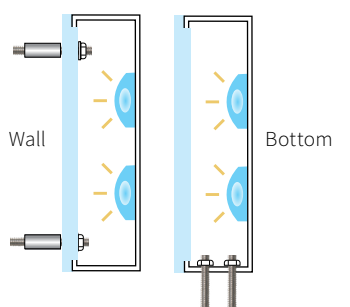

Halo Lit

Fabricated Dimensional Designs

Stainless Steel

Powder Coat

Edgelit™ Design 100

Fabricated Dimensional Designs

Stainless Steel

Powder Coat

Stainless Steel Powder Coat Halo Lit

DETAILS

SIZE RANGE for LED ILLUMINATION

- Height: 4" - 60" | Depth: 0.5" - 6"

SPECIFICS

- **Lifetime Guarantee** on craftsmanship
- Color matches by Matthews or AkzoNobel Systems
- Actual finish & color samples available
- **Tough Template™** available on all orders

MOUNTING

Stainless Steel Powder Coat Edgelit™ Design 100

DETAILS

SIZE RANGE for LED ILLUMINATION

- Height: 4" - 60" | Depth: 2" - 6"
- Acrylic Projection: .25" - .75"

SPECIFICS

- **Lifetime Guarantee** on craftsmanship
- Color matches by Matthews or AkzoNobel Systems
- Actual finish & color samples available
- **Tough Template™** available on all orders

MOUNTING