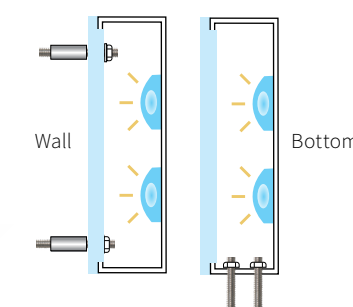

Halo Lit

Fabricated Dimensional Designs

Copper

Verde Green Patina

Edgelit™ Design 100

Fabricated Dimensional Designs

Copper

Verde Green Patina

Copper Verde Green Patina Halo Lit

DETAILS

SIZE RANGE for LED ILLUMINATION

- Height: 4" - 36" | Depth: 0.5" - 6"

SPECIFICS

- **Lifetime Guarantee** on craftsmanship
- Color matches by Matthews or AkzoNobel Systems
- Actual finish & color samples available
- **Tough Template™** available on all orders

MOUNTING

Copper Verde Green Patina Edgelit™ Design 100

DETAILS

SIZE RANGE for LED ILLUMINATION

- Height: 4" - 36" | Depth: 2" - 6"
- Acrylic Projection: .25" - .75"

SPECIFICS

- **Lifetime Guarantee** on craftsmanship
- Color matches by Matthews or AkzoNobel Systems
- Actual finish & color samples available
- **Tough Template™** available on all orders

MOUNTING