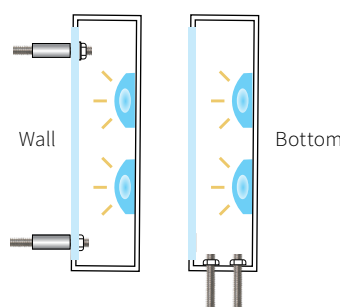

Halo Lit

Fabricated Dimensional Designs

Anodized Aluminum

Bright Satin Brushed

Edgelit™ Design 100

Fabricated Dimensional Designs

Anodized Aluminum

Bright Satin Brushed

Anodized Aluminum *Bright Satin Brushed* Halo Lit

DETAILS

SIZE RANGE for LED ILLUMINATION

- Height: 6" - 24" | Depth: 0.5" - 4"

SPECIFICS

- **Lifetime Guarantee** on craftsmanship
- Color matches by Matthews or AkzoNobel Systems
- Actual finish & color samples available
- **Tough Template™** available on all orders

MOUNTING

Anodized Aluminum *Bright Satin Brushed* Edgelit™ Design 100

DETAILS

SIZE RANGE for LED ILLUMINATION

- Height: 4" - 24" | Depth: 2" - 6"
- Acrylic Projection: .25" - .75"

SPECIFICS

- **Lifetime Guarantee** on craftsmanship
- Color matches by Matthews or AkzoNobel Systems
- Actual finish & color samples available
- **Tough Template™** available on all orders

MOUNTING