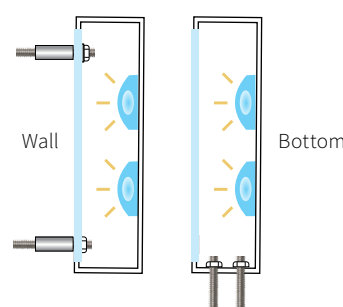

Halo Lit

Fabricated Dimensional Designs

Titanium

Black Mirror Polish

Edgelit™ Design 100

Fabricated Dimensional Designs

Titanium

Black Mirror Polish

Titanium Black Mirror Polish Halo Lit

DETAILS

SIZE RANGE for LED ILLUMINATION

- Height: 4" - 48" | Depth: 0.5" - 6"

SPECIFICS

- **Lifetime Guarantee** on craftsmanship
- Color matches by Matthews or AkzoNobel Systems
- Actual finish & color samples available
- **Tough Template™** available on all orders

MOUNTING

Titanium Black Mirror Polish Edgelit™ Design 100

DETAILS

SIZE RANGE for LED ILLUMINATION

- Height: 4" - 48" | Depth: 2" - 6"
- Acrylic Projection: .25" - .75"

SPECIFICS

- **Lifetime Guarantee** on craftsmanship
- Color matches by Matthews or AkzoNobel Systems
- Actual finish & color samples available
- **Tough Template™** available on all orders

MOUNTING