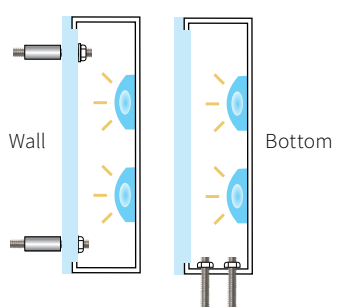

Halo Lit

Fabricated Dimensional Designs

Copper

Satin Brushed

Edgelit™ Design 100

Fabricated Dimensional Designs

Copper

Satin Brushed

Copper Satin Brushed Halo Lit

DETAILS

SIZE RANGE for LED ILLUMINATION

- Height: 4" - 36" | Depth: 0.5" - 6"

SPECIFICS

- **Lifetime Guarantee** on craftsmanship
- Color matches by Matthews or AkzoNobel Systems
- Actual finish & color samples available
- **Tough Template™** available on all orders

MOUNTING

Copper Satin Brushed Edgelit™ Design 100

DETAILS

SIZE RANGE for LED ILLUMINATION

- Height: 4" - 36" | Depth: 2" - 6"
- Acrylic Projection: .25" - .75"

SPECIFICS

- **Lifetime Guarantee** on craftsmanship
- Color matches by Matthews or AkzoNobel Systems
- Actual finish & color samples available
- **Tough Template™** available on all orders

MOUNTING