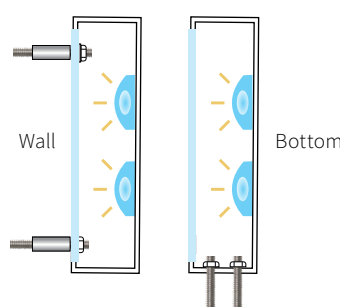

Halo Lit

Fabricated Dimensional Designs

Titanium

Medium Oxidized
Satin Brushed

Edgelit™ Design 100

Fabricated Dimensional Designs

Titanium

Medium Oxidized
Satin Brushed

Titanium Medium Oxidized Satin Brushed Halo Lit

DETAILS

SIZE RANGE for LED ILLUMINATION

- Height: 4" - 48" | Depth: 0.5" - 6"

SPECIFICS

- **Lifetime Guarantee** on craftsmanship
- Color matches by Matthews or AkzoNobel Systems
- Actual finish & color samples available
- **Tough Template™** available on all orders

MOUNTING

Titanium Medium Oxidized Satin Brushed Edgelit™ Design 100

DETAILS

SIZE RANGE for LED ILLUMINATION

- Height: 4" - 48" | Depth: 2" - 6"
- Acrylic Projection: .25" - .75"

SPECIFICS

- **Lifetime Guarantee** on craftsmanship
- Color matches by Matthews or AkzoNobel Systems
- Actual finish & color samples available
- **Tough Template™** available on all orders

MOUNTING