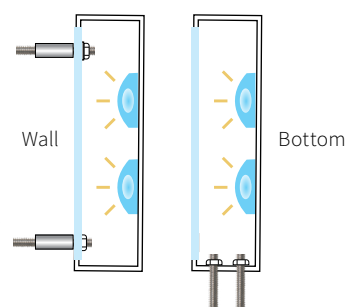

Halo Lit

Fabricated Dimensional Designs

Yellow Brass

Satin Brushed

Edgelit™ Design 100

Fabricated Dimensional Designs

Yellow Brass

Satin Brushed

Yellow Brass *Satin Brushed* Halo Lit

DETAILS

SIZE RANGE for LED ILLUMINATION

- Height: 4" - 36" | Depth: 0.5" - 6"

SPECIFICS

- **Lifetime Guarantee** on craftsmanship
- Color matches by Matthews or AkzoNobel Systems
- Actual finish & color samples available
- **Tough Template™** available on all orders

MOUNTING

Yellow Brass *Satin Brushed* Edgelit™ Design 100

DETAILS

SIZE RANGE for LED ILLUMINATION

- Height: 4" - 36" | Depth: 2" - 6"
- Acrylic Projection: .25" - .75"

SPECIFICS

- **Lifetime Guarantee** on craftsmanship
- Color matches by Matthews or AkzoNobel Systems
- Actual finish & color samples available
- **Tough Template™** available on all orders

MOUNTING