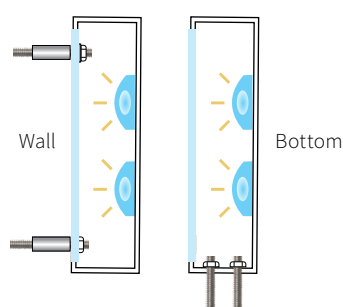

Halo Lit

Fabricated Dimensional Designs

Copper

Verde Green Patina

Edgelit™ Design 100

Fabricated Dimensional Designs

Copper

Verde Green Patina

Copper Verde Green Patina Halo Lit

DETAILS

SIZE RANGE for LED ILLUMINATION

- Height: 4" - 36" | Depth: 0.5" - 6"

SPECIFICS

- **Lifetime Guarantee** on craftsmanship
- Color matches by Matthews or AkzoNobel Systems
- Actual finish & color samples available
- **Tough Template™** available on all orders

MOUNTING

Copper Verde Green Patina Edgelit™ Design 100

DETAILS

SIZE RANGE for LED ILLUMINATION

- Height: 4" - 36" | Depth: 2" - 6"
- Acrylic Projection: .25" - .75"

SPECIFICS

- **Lifetime Guarantee** on craftsmanship
- Color matches by Matthews or AkzoNobel Systems
- Actual finish & color samples available
- **Tough Template™** available on all orders

MOUNTING