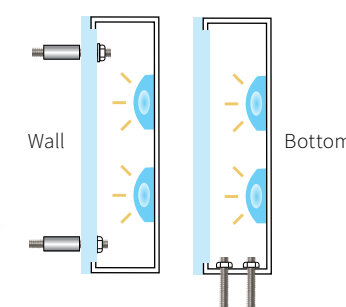

Halo Lit

Fabricated Dimensional Designs

Anodized Aluminum

Bright Gold Polish

Edgelit™ Design 100

Fabricated Dimensional Designs

Anodized Aluminum

Bright Gold Polish

Anodized Aluminum *Bright Gold Polish* Halo Lit

DETAILS

SIZE RANGE for LED ILLUMINATION

- Height: 6" - 24" | Depth: 0.5" - 4"

SPECIFICS

- **Lifetime Guarantee** on craftsmanship
- Color matches by Matthews or AkzoNobel Systems
- Actual finish & color samples available
- **Tough Template™** available on all orders

MOUNTING

Stainless Steel *Bright Gold Polish* Edgelit™ Design 100

DETAILS

SIZE RANGE for LED ILLUMINATION

- Height: 4" - 24" | Depth: 2" - 6"
- Acrylic Projection: .25" - .75"

SPECIFICS

- **Lifetime Guarantee** on craftsmanship
- Color matches by Matthews or AkzoNobel Systems
- Actual finish & color samples available
- **Tough Template™** available on all orders

MOUNTING