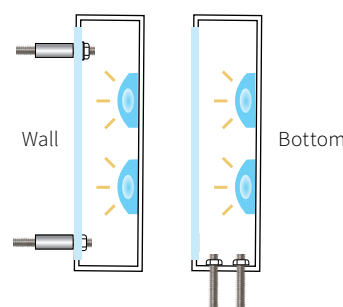

Halo Lit

Fabricated Dimensional Designs

Yellow Brass

Non-Directional

Edgelit™ Design 100

Fabricated Dimensional Designs

Yellow Brass

Non-Directional

Yellow Brass Non-Directional Halo Lit

DETAILS

SIZE RANGE for LED ILLUMINATION

- Height: 4" - 36" | Depth: 0.5" - 6"

SPECIFICS

- **Lifetime Guarantee** on craftsmanship
- Color matches by Matthews or AkzoNobel Systems
- Actual finish & color samples available
- **Tough Template™** available on all orders

MOUNTING

Yellow Brass Non-Directional Edgelit™ Design 100

DETAILS

SIZE RANGE for LED ILLUMINATION

- Height: 4" - 36" | Depth: 2" - 6"
- Acrylic Projection: .25" - .75"

SPECIFICS

- **Lifetime Guarantee** on craftsmanship
- Color matches by Matthews or AkzoNobel Systems
- Actual finish & color samples available
- **Tough Template™** available on all orders

MOUNTING