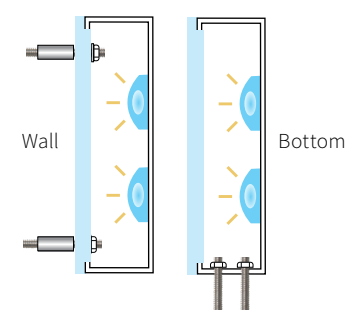

Halo Lit

Fabricated Dimensional Designs

Anodized Aluminum

Black Satin

Edgelit™ Design 100

Fabricated Dimensional Designs

Anodized Aluminum

Black Satin

Anodized Aluminum *Black Satin* Halo Lit

DETAILS

SIZE RANGE for LED ILLUMINATION

- Height: 6" - 24" | Depth: 0.5" - 4"

SPECIFICS

- **Lifetime Guarantee** on craftsmanship
- Color matches by Matthews or AkzoNobel Systems
- Actual finish & color samples available
- **Tough Template™** available on all orders

MOUNTING

Anodized Aluminum *Black Satin* Edgelit™ Design 100

DETAILS

SIZE RANGE for LED ILLUMINATION

- Height: 4" - 24" | Depth: 2" - 6"
- Acrylic Projection: .25" - .75"

SPECIFICS

- **Lifetime Guarantee** on craftsmanship
- Color matches by Matthews or AkzoNobel Systems
- Actual finish & color samples available
- **Tough Template™** available on all orders

MOUNTING