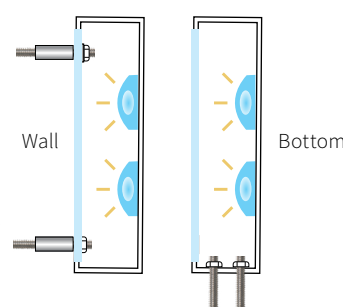

Halo Lit

Fabricated Dimensional Designs

Anodized Aluminum

Bright Aluminum Polish

Edgelit™ Design 100

Fabricated Dimensional Designs

Anodized Aluminum

Bright Aluminum Polish

Anodized Aluminum *Bright Aluminum Polish* Halo Lit

DETAILS

SIZE RANGE for LED ILLUMINATION

- Height: 4" - 24" | Depth: 0.5" - 4"

SPECIFICS

- **Lifetime Guarantee** on craftsmanship
- Color matches by Matthews or AkzoNobel Systems
- Actual finish & color samples available
- **Tough Template™** available on all orders

MOUNTING

Anodized Aluminum *Bright Aluminum Polish* Edgelit™ Design 100

DETAILS

SIZE RANGE for LED ILLUMINATION

- Height: 6" - 24" | Depth: 1" - 6"
- Acrylic Projection: .25" - .75"

SPECIFICS

- **Lifetime Guarantee** on craftsmanship
- Color matches by Matthews or AkzoNobel Systems
- Actual finish & color samples available
- **Tough Template™** available on all orders

MOUNTING