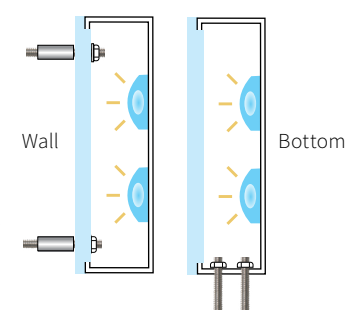

Halo Lit

Fabricated Dimensional Designs

Anodized Aluminum

Medium Bronze Satin

Edgelit™ Design 100

Fabricated Dimensional Designs

Anodized Aluminum

Medium Bronze Satin

Anodized Aluminum Medium Bronze Satin Halo Lit

DETAILS

SIZE RANGE for LED ILLUMINATION
• Height: 6" - 24" | Depth: 0.5" - 4"

SPECIFICS

- **Lifetime Guarantee** on craftsmanship
- Color matches by Matthews or AkzoNobel Systems
- Actual finish & color samples available
- **Tough Template™** available on all orders

MOUNTING

Anodized Aluminum Medium Bronze Satin Edgelit™ Design 100

DETAILS

SIZE RANGE for LED ILLUMINATION
• Height: 4" - 24" | Depth: 2" - 6"
• Acrylic Projection: .25" - .75"

SPECIFICS

- **Lifetime Guarantee** on craftsmanship
- Color matches by Matthews or AkzoNobel Systems
- Actual finish & color samples available
- **Tough Template™** available on all orders

MOUNTING