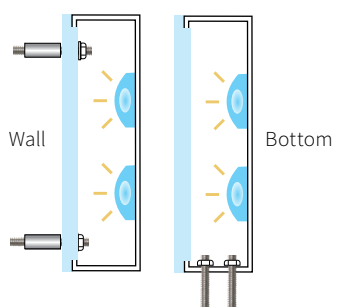

Halo Lit

Fabricated Dimensional Designs

Stainless Steel

Non-Directional

Edgelit™ Design 100

Fabricated Dimensional Designs

Stainless Steel

Non-Directional

Stainless Steel *Non-Directional* Halo Lit

DETAILS

SIZE RANGE for LED ILLUMINATION

- Height: 4" - 60" | Depth: 0.5" - 6"

SPECIFICS

- **Lifetime Guarantee** on craftsmanship
- Color matches by Matthews or AkzoNobel Systems
- Actual finish & color samples available
- **Tough Template™** available on all orders

MOUNTING

Stainless Steel *Non-Directional* Edgelit™ Design 100

DETAILS

SIZE RANGE for LED ILLUMINATION

- Height: 4" - 60" | Depth: 2" - 6"
- Acrylic Projection: .25" - .75"

SPECIFICS

- **Lifetime Guarantee** on craftsmanship
- Color matches by Matthews or AkzoNobel Systems
- Actual finish & color samples available
- **Tough Template™** available on all orders

MOUNTING