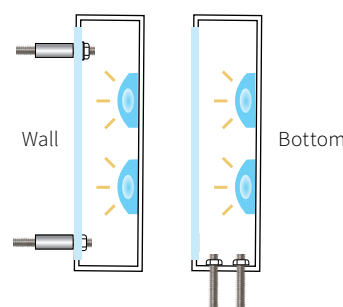

Halo Lit

Fabricated Dimensional Designs

Titanium

NuCopper™
Satin Brushed

Edgelit™ Design 100

Fabricated Dimensional Designs

Titanium

NuCopper™
Satin Brushed

Titanium NuCopper™ Satin Brushed Halo Lit

DETAILS

SIZE RANGE for LED ILLUMINATION

- Height: 4" - 48" | Depth: 0.5" - 6"

SPECIFICS

- **Lifetime Guarantee** on craftsmanship
- Color matches by Matthews or AkzoNobel Systems
- Actual finish & color samples available
- **Tough Template™** available on all orders

MOUNTING

Titanium NuCopper™ Satin Brushed Edgelit™ Design 100

DETAILS

SIZE RANGE for LED ILLUMINATION

- Height: 4" - 48" | Depth: 2" - 6"
- Acrylic Projection: .25" - .75"

SPECIFICS

- **Lifetime Guarantee** on craftsmanship
- Color matches by Matthews or AkzoNobel Systems
- Actual finish & color samples available
- **Tough Template™** available on all orders

MOUNTING