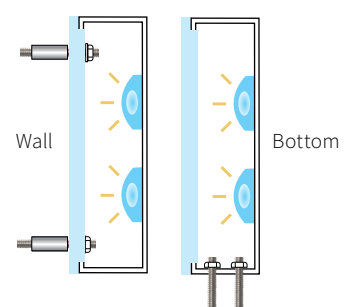

Halo Lit

Fabricated Dimensional Designs

Anodized Aluminum

Bright Brushed Gold

Edgelit™ Design 100

Fabricated Dimensional Designs

Anodized Aluminum

Bright Brushed Gold

Anodized Aluminum *Bright Brushed Gold* Halo Lit

DETAILS

SIZE RANGE for LED ILLUMINATION

- Height: 6" - 24" | Depth: 0.5" - 4"

SPECIFICS

- **Lifetime Guarantee** on craftsmanship
- Color matches by Matthews or AkzoNobel Systems
- Actual finish & color samples available
- **Tough Template™** available on all orders

MOUNTING

Anodized Aluminum *Bright Brushed Gold* Edgelit™ Design 100

DETAILS

SIZE RANGE for LED ILLUMINATION

- Height: 4" - 24" | Depth: 2" - 6"
- Acrylic Projection: .25" - .75"

SPECIFICS

- **Lifetime Guarantee** on craftsmanship
- Color matches by Matthews or AkzoNobel Systems
- Actual finish & color samples available
- **Tough Template™** available on all orders

MOUNTING