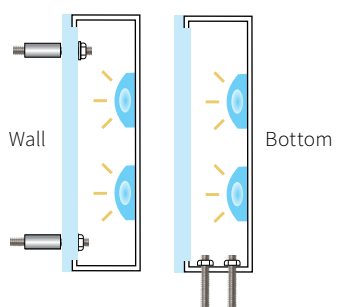

Halo Lit

Fabricated Dimensional Designs

Yellow Brass

Satin Brushed

Edgelit™ Design 100

Fabricated Dimensional Designs

Yellow Brass

Satin Brushed

Yellow Brass *Satin Brushed* Halo Lit

DETAILS

SIZE RANGE for LED ILLUMINATION

- Height: 4" - 36" | Depth: 0.5" - 6"

SPECIFICS

- **Lifetime Guarantee** on craftsmanship
- Color matches by Matthews or AkzoNobel Systems
- Actual finish & color samples available
- **Tough Template™** available on all orders

MOUNTING

Yellow Brass *Satin Brushed* Edgelit™ Design 100

DETAILS

SIZE RANGE for LED ILLUMINATION

- Height: 4" - 36" | Depth: 2" - 6"
- Acrylic Projection: .25" - .75"

SPECIFICS

- **Lifetime Guarantee** on craftsmanship
- Color matches by Matthews or AkzoNobel Systems
- Actual finish & color samples available
- **Tough Template™** available on all orders

MOUNTING