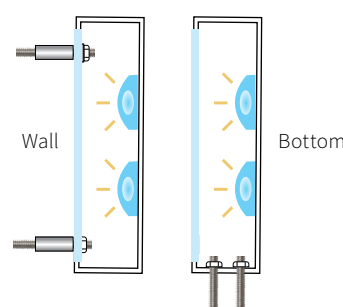

Halo Lit

Fabricated Dimensional Designs

Anodized Aluminum

Bright Brushed Gold

Edgelit™ Design 100

Fabricated Dimensional Designs

Anodized Aluminum

Bright Brushed Gold

Anodized Aluminum *Bright Brushed Gold* Halo Lit

DETAILS

SIZE RANGE for LED ILLUMINATION

- Height: 6" - 24" | Depth: 0.5" - 4"

SPECIFICS

- **Lifetime Guarantee** on craftsmanship
- Color matches by Matthews or AkzoNobel Systems
- Actual finish & color samples available
- **Tough Template™** available on all orders

MOUNTING

Anodized Aluminum *Bright Brushed Gold* Edgelit™ Design 100

DETAILS

SIZE RANGE for LED ILLUMINATION

- Height: 4" - 24" | Depth: 2" - 6"
- Acrylic Projection: .25" - .75"

SPECIFICS

- **Lifetime Guarantee** on craftsmanship
- Color matches by Matthews or AkzoNobel Systems
- Actual finish & color samples available
- **Tough Template™** available on all orders

MOUNTING