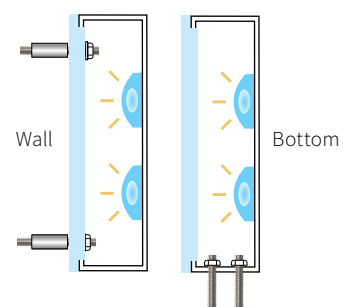

Halo Lit

Fabricated Dimensional Designs

Bronze

Random Orbital

Edgelit™ Design 100

Fabricated Dimensional Designs

Bronze

Random Orbital

Bronze *Random Orbital* Halo Lit

DETAILS

SIZE RANGE for LED ILLUMINATION

- Height: 4" - 36" | Depth: 0.5" - 6"

SPECIFICS

- **Lifetime Guarantee** on craftsmanship
- Color matches by Matthews or AkzoNobel Systems
- Actual finish & color samples available
- **Tough Template™** available on all orders

MOUNTING

Bronze *Random Orbital* Edgelit™ Design 100

DETAILS

SIZE RANGE for LED ILLUMINATION

- Height: 4" - 36" | Depth: 2" - 6"
- Acrylic Projection: .25" - .75"

SPECIFICS

- **Lifetime Guarantee** on craftsmanship
- Color matches by Matthews or AkzoNobel Systems
- Actual finish & color samples available
- **Tough Template™** available on all orders

MOUNTING