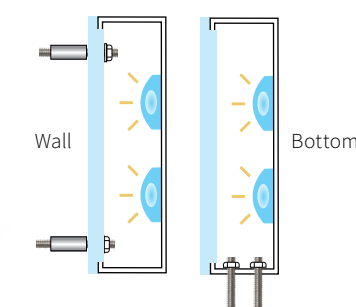

Halo Lit

Fabricated Dimensional Designs

Titanium

Black Satin Brushed

Edgelit™ Design 100

Fabricated Dimensional Designs

Titanium

Black Satin Brushed

Titanium *Black Satin Brushed* Halo Lit

DETAILS

SIZE RANGE for LED ILLUMINATION

- Height: 4" - 48" | Depth: 0.5" - 6"

SPECIFICS

- **Lifetime Guarantee** on craftsmanship
- Color matches by Matthews or AkzoNobel Systems
- Actual finish & color samples available
- **Tough Template™** available on all orders

MOUNTING

Titanium *Black Satin Brushed* Edgelit™ Design 100

DETAILS

SIZE RANGE for LED ILLUMINATION

- Height: 4" - 48" | Depth: 2" - 6"
- Acrylic Projection: .25" - .75"

SPECIFICS

- **Lifetime Guarantee** on craftsmanship
- Color matches by Matthews or AkzoNobel Systems
- Actual finish & color samples available
- **Tough Template™** available on all orders

MOUNTING