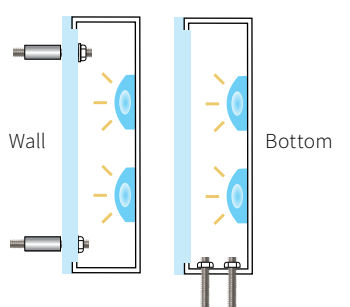

Halo Lit

Fabricated Dimensional Designs

Aluminum

Powder Coat

Edgelit™ Design 100

Fabricated Dimensional Designs

Aluminum

Powder Coat

Aluminum Powder Coat Halo Lit

DETAILS

SIZE RANGE for LED ILLUMINATION

- Height: 4" - 60" | Depth: 0.5" - 6"

SPECIFICS

- **Lifetime Guarantee** on craftsmanship
- Color matches by Matthews or AkzoNobel Systems
- Actual finish & color samples available
- **Tough Template™** available on all orders

MOUNTING

Aluminum Powder Coat Edgelit™ Design 100

DETAILS

SIZE RANGE for LED ILLUMINATION

- Height: 4" - 60" | Depth: 2" - 6"
- Acrylic Projection: .25" - .75"

SPECIFICS

- **Lifetime Guarantee** on craftsmanship
- Color matches by Matthews or AkzoNobel Systems
- Actual finish & color samples available
- **Tough Template™** available on all orders

MOUNTING