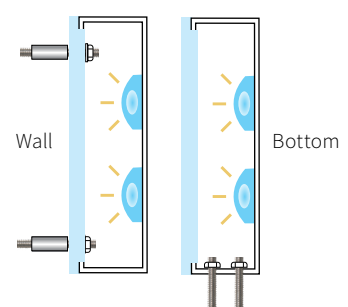

Halo Lit

Fabricated Dimensional Designs

Yellow Brass

Satinbrite™ with
Painted Face

Edgelit™ Design 100

Fabricated Dimensional Designs

Yellow Brass

Satinbrite™ with
Painted Face

Yellow Brass Satinbrite™ with Painted Face Halo Lit

DETAILS

SIZE RANGE for LED ILLUMINATION

- Height: 4" - 36" | Depth: 0.5" - 6"

SPECIFICS

- **Lifetime Guarantee** on craftsmanship
- Color matches by Matthews or AkzoNobel Systems
- Actual finish & color samples available
- **Tough Template™** available on all orders

MOUNTING

Yellow Brass Satinbrite™ with Painted Face Edgelit™ Design 100

DETAILS

SIZE RANGE for LED ILLUMINATION

- Height: 4" - 36" | Depth: 2" - 6"
- Acrylic Projection: .25" - .75"

SPECIFICS

- **Lifetime Guarantee** on craftsmanship
- Color matches by Matthews or AkzoNobel Systems
- Actual finish & color samples available
- **Tough Template™** available on all orders

MOUNTING