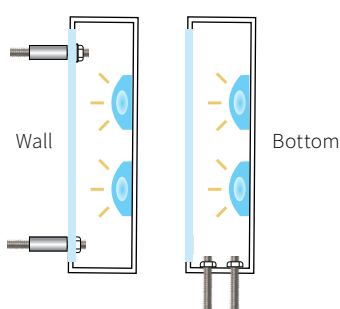

Halo Lit

Fabricated Dimensional Designs

Copper

Mirror Polish

Edgelit™ Design 100

Fabricated Dimensional Designs

Copper

Mirror Polish

Copper Mirror Polish Halo Lit

DETAILS

SIZE RANGE for LED ILLUMINATION

- Height: 4" - 24" | Depth: 0.5" - 6"

SPECIFICS

- **Lifetime Guarantee** on craftsmanship
- Color matches by Matthews or AkzoNobel Systems
- Actual finish & color samples available
- **Tough Template™** available on all orders

MOUNTING

Copper Mirror Polish Edgelit™ Design 100

DETAILS

SIZE RANGE for LED ILLUMINATION

- Height: 4" - 24" | Depth: 2" - 6"
- Acrylic Projection: .25" - .75"

SPECIFICS

- **Lifetime Guarantee** on craftsmanship
- Color matches by Matthews or AkzoNobel Systems
- Actual finish & color samples available
- **Tough Template™** available on all orders

MOUNTING