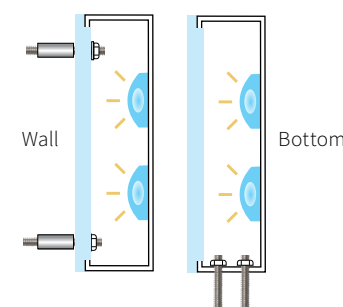

Halo Lit

Fabricated Dimensional Designs

Bronze

Satinbrite™ with
Painted Face

Edgelit™ Design 100

Fabricated Dimensional Designs

Bronze

Satinbrite™ with
Painted Face

Bronze Satinbrite™ with Painted Face Halo Lit

DETAILS

SIZE RANGE for LED ILLUMINATION

- Height: 4" - 36" | Depth: 0.5" - 6"

SPECIFICS

- **Lifetime Guarantee** on craftsmanship
- Color matches by Matthews or AkzoNobel Systems
- Actual finish & color samples available
- **Tough Template™** available on all orders

MOUNTING

Bronze Satinbrite™ with Painted Face Edgelit™ Design 100

DETAILS

SIZE RANGE for LED ILLUMINATION

- Height: 4" - 36" | Depth: 2" - 6"
- Acrylic Projection: .25" - .75"

SPECIFICS

- **Lifetime Guarantee** on craftsmanship
- Color matches by Matthews or AkzoNobel Systems
- Actual finish & color samples available
- **Tough Template™** available on all orders

MOUNTING