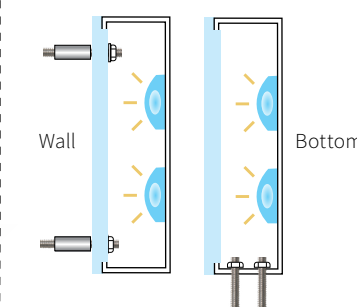

Halo Lit

Fabricated Dimensional Designs

Titanium

NuGold™
Satin Brushed

Edgelit™ Design 100

Fabricated Dimensional Designs

Titanium

NuGold™
Satin Brushed

Titanium NuGold™ Satin Brushed Halo Lit

DETAILS

SIZE RANGE for LED ILLUMINATION

- Height: 4" - 48" | Depth: 0.5" - 6"

SPECIFICS

- **Lifetime Guarantee** on craftsmanship
- Color matches by Matthews or AkzoNobel Systems
- Actual finish & color samples available
- **Tough Template™** available on all orders

MOUNTING

Titanium NuGold™ Satin Brushed Edgelit™ Design 100

DETAILS

SIZE RANGE for LED ILLUMINATION

- Height: 4" - 48" | Depth: 2" - 6"
- Acrylic Projection: .25" - .75"

SPECIFICS

- **Lifetime Guarantee** on craftsmanship
- Color matches by Matthews or AkzoNobel Systems
- Actual finish & color samples available
- **Tough Template™** available on all orders

MOUNTING