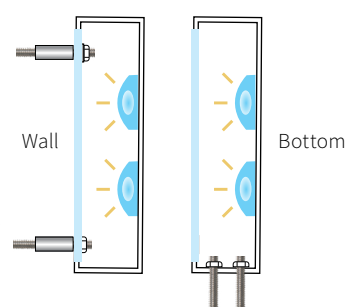

Halo Lit

Fabricated Dimensional Designs

Aluminum

Powder Coat

Edgelit™ Design 100

Fabricated Dimensional Designs

Aluminum

Powder Coat

Aluminum Powder Coat Halo Lit

DETAILS

SIZE RANGE for LED ILLUMINATION

- Height: 4" - 60" | Depth: 0.5" - 6"

SPECIFICS

- **Lifetime Guarantee** on craftsmanship
- Color matches by Matthews or AkzoNobel Systems
- Actual finish & color samples available
- **Tough Template™** available on all orders

MOUNTING

Aluminum Powder Coat Edgelit™ Design 100

DETAILS

SIZE RANGE for LED ILLUMINATION

- Height: 4" - 60" | Depth: 2" - 6"
- Acrylic Projection: .25" - .75"

SPECIFICS

- **Lifetime Guarantee** on craftsmanship
- Color matches by Matthews or AkzoNobel Systems
- Actual finish & color samples available
- **Tough Template™** available on all orders

MOUNTING