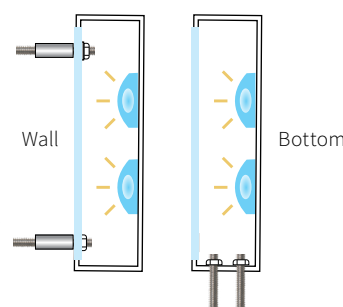

Halo Lit

Fabricated Dimensional Designs

Stainless Steel

Non-Directional

Edgelit™ Design 100

Fabricated Dimensional Designs

Stainless Steel

Non-Directional

Stainless Steel *Non-Directional* Halo Lit

DETAILS

SIZE RANGE for LED ILLUMINATION

- Height: 4" - 60" | Depth: 0.5" - 6"

SPECIFICS

- **Lifetime Guarantee** on craftsmanship
- Color matches by Matthews or AkzoNobel Systems
- Actual finish & color samples available
- **Tough Template™** available on all orders

MOUNTING

Stainless Steel *Non-Directional* Edgelit™ Design 100

DETAILS

SIZE RANGE for LED ILLUMINATION

- Height: 4" - 60" | Depth: 2" - 6"
- Acrylic Projection: .25" - .75"

SPECIFICS

- **Lifetime Guarantee** on craftsmanship
- Color matches by Matthews or AkzoNobel Systems
- Actual finish & color samples available
- **Tough Template™** available on all orders

MOUNTING