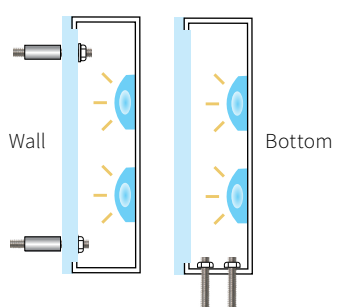

Halo Lit

Fabricated Dimensional Designs

Brass

Satin Brushed

Edgelit™ Design 100

Fabricated Dimensional Designs

Brass

Satin Brushed

Brass Satin Brushed Halo Lit

DETAILS

SIZE RANGE for LED ILLUMINATION

- Height: 4" - 36" | Depth: 0.5" - 6"

SPECIFICS

- **Lifetime Guarantee** on craftsmanship
- Color matches by Matthews or AkzoNobel Systems
- Actual finish & color samples available
- **Tough Template™** available on all orders

MOUNTING

Brass Satin Brushed Edgelit™ Design 100

DETAILS

SIZE RANGE for LED ILLUMINATION

- Height: 4" - 36" | Depth: 2" - 6"
- Acrylic Projection: .25" - .75"

SPECIFICS

- **Lifetime Guarantee** on craftsmanship
- Color matches by Matthews or AkzoNobel Systems
- Actual finish & color samples available
- **Tough Template™** available on all orders

MOUNTING