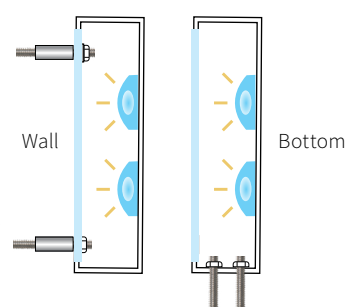

Halo Lit

Fabricated Dimensional Designs

Bronze

Non-Directional

Edgelit™ Design 100

Fabricated Dimensional Designs

Bronze

Non-Directional

Bronze *Non-Directional* Halo Lit

DETAILS

SIZE RANGE for LED ILLUMINATION

- Height: 4" - 36" | Depth: 0.5" - 6"

SPECIFICS

- **Lifetime Guarantee** on craftsmanship
- Color matches by Matthews or AkzoNobel Systems
- Actual finish & color samples available
- **Tough Template™** available on all orders

MOUNTING

Bronze *Non-Directional* Edgelit™ Design 100

DETAILS

SIZE RANGE for LED ILLUMINATION

- Height: 4" - 36" | Depth: 2" - 6"
- Acrylic Projection: .25" - .75"

SPECIFICS

- **Lifetime Guarantee** on craftsmanship
- Color matches by Matthews or AkzoNobel Systems
- Actual finish & color samples available
- **Tough Template™** available on all orders

MOUNTING