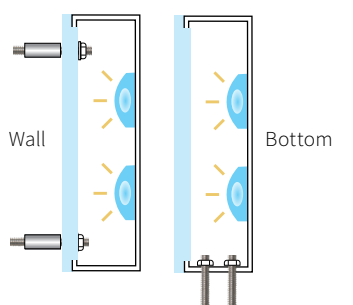

Halo Lit

Fabricated Dimensional Designs

Bronze

Satinbrite™ with
Painted Return

Edgelit™ Design 100

Fabricated Dimensional Designs

Bronze

Satinbrite™ with
Painted Return

Back to
TABLE OF
CONTENTS

Bronze Satinbrite™ with Painted Return Halo Lit

DETAILS

SIZE RANGE for LED ILLUMINATION

- Height: 4" - 36" | Depth: 0.5" - 6"

SPECIFICS

- **Lifetime Guarantee** on craftsmanship
- Color matches by Matthews or AkzoNobel Systems
- Actual finish & color samples available
- **Tough Template™** available on all orders

MOUNTING

Bronze Satinbrite™ with Painted Return Edgelit™ Design 100

DETAILS

SIZE RANGE for LED ILLUMINATION

- Height: 4" - 36" | Depth: 2" - 6"
- Acrylic Projection: .25" - .75"

SPECIFICS

- **Lifetime Guarantee** on craftsmanship
- Color matches by Matthews or AkzoNobel Systems
- Actual finish & color samples available
- **Tough Template™** available on all orders

MOUNTING