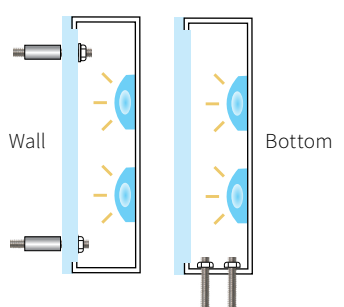

Halo Lit

Fabricated Dimensional Designs

Yellow Brass

Random Orbital

Edgelit™ Design 100

Fabricated Dimensional Designs

Yellow Brass

Random Orbital

Yellow Brass *Random Orbital* Halo Lit

DETAILS

SIZE RANGE for LED ILLUMINATION

- Height: 4" - 36" | Depth: 0.5" - 6"

SPECIFICS

- **Lifetime Guarantee** on craftsmanship
- Color matches by Matthews or AkzoNobel Systems
- Actual finish & color samples available
- **Tough Template™** available on all orders

MOUNTING

Yellow Brass *Random Orbital* Edgelit™ Design 100

DETAILS

SIZE RANGE for LED ILLUMINATION

- Height: 4" - 36" | Depth: 2" - 6"
- Acrylic Projection: .25" - .75"

SPECIFICS

- **Lifetime Guarantee** on craftsmanship
- Color matches by Matthews or AkzoNobel Systems
- Actual finish & color samples available
- **Tough Template™** available on all orders

MOUNTING