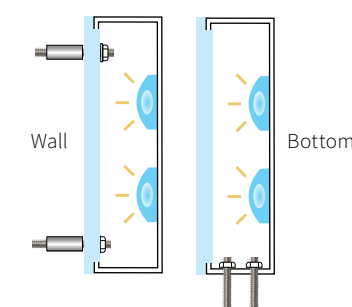

Halo Lit

Fabricated Dimensional Designs

Titanium

Black Mirror Polish

Edgelit™ Design 100

Fabricated Dimensional Designs

Titanium

Black Mirror Polish

Titanium Black Mirror Polish Halo Lit

DETAILS

SIZE RANGE for LED ILLUMINATION

- Height: 4" - 48" | Depth: 0.5" - 6"

SPECIFICS

- **Lifetime Guarantee** on craftsmanship
- Color matches by Matthews or AkzoNobel Systems
- Actual finish & color samples available
- **Tough Template™** available on all orders

MOUNTING

Titanium Black Mirror Polish Edgelit™ Design 100

DETAILS

SIZE RANGE for LED ILLUMINATION

- Height: 4" - 48" | Depth: 2" - 6"
- Acrylic Projection: .25" - .75"

SPECIFICS

- **Lifetime Guarantee** on craftsmanship
- Color matches by Matthews or AkzoNobel Systems
- Actual finish & color samples available
- **Tough Template™** available on all orders

MOUNTING