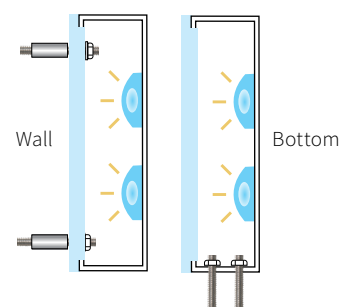

Halo Lit

Fabricated Dimensional Designs

Stainless Steel

Mirror Polish

Edgelit™ Design 100

Fabricated Dimensional Designs

Stainless Steel

Mirror Polish

Stainless Steel Mirror Polish Halo Lit

DETAILS

SIZE RANGE for LED ILLUMINATION

- Height: 4" - 60" | Depth: 0.5" - 6"

SPECIFICS

- **Lifetime Guarantee** on craftsmanship
- Color matches by Matthews or AkzoNobel Systems
- Actual finish & color samples available
- **Tough Template™** available on all orders

MOUNTING

Stainless Steel Mirror Polish Edgelit™ Design 100

DETAILS

SIZE RANGE for LED ILLUMINATION

- Height: 4" - 60" | Depth: 2" - 6"
- Acrylic Projection: .25" - .75"

SPECIFICS

- **Lifetime Guarantee** on craftsmanship
- Color matches by Matthews or AkzoNobel Systems
- Actual finish & color samples available
- **Tough Template™** available on all orders

MOUNTING