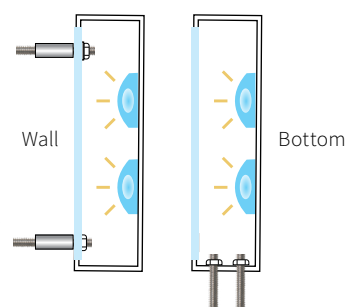

Halo Lit

Fabricated Dimensional Designs

Bronze

Satin Brushed

Edgelit™ Design 100

Fabricated Dimensional Designs

Bronze

Satin Brushed

Bronze *Satin Brushed* Halo Lit

DETAILS

SIZE RANGE for LED ILLUMINATION

- Height: 4" - 36" | Depth: 0.5" - 6"

SPECIFICS

- **Lifetime Guarantee** on craftsmanship
- Color matches by Matthews or AkzoNobel Systems
- Actual finish & color samples available
- **Tough Template™** available on all orders

MOUNTING

Bronze *Satin Brushed* Edgelit™ Design 100

DETAILS

SIZE RANGE for LED ILLUMINATION

- Height: 4" - 36" | Depth: 2" - 6"
- Acrylic Projection: .25" - .75"

SPECIFICS

- **Lifetime Guarantee** on craftsmanship
- Color matches by Matthews or AkzoNobel Systems
- Actual finish & color samples available
- **Tough Template™** available on all orders

MOUNTING