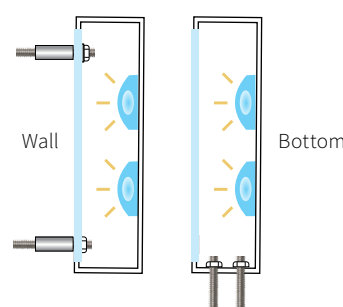

Halo Lit

Fabricated Dimensional Designs

Yellow Brass

Satinbrite™ with
Mirror Polish Return

Edgelit™ Design 100

Fabricated Dimensional Designs

Yellow Brass

Satinbrite™ with
Mirror Polish Return

Yellow Brass Satinbrite™ with Mirror Polish Return Halo Lit

DETAILS

SIZE RANGE for LED ILLUMINATION

- Height: 4" - 36" | Depth: 0.5" - 6"

SPECIFICS

- **Lifetime Guarantee** on craftsmanship
- Color matches by Matthews or AkzoNobel Systems
- Actual finish & color samples available
- **Tough Template™** available on all orders

MOUNTING

Yellow Brass Satinbrite™ with Mirror Polish Return Edgelit™ Design 100

DETAILS

SIZE RANGE for LED ILLUMINATION

- Height: 4" - 36" | Depth: 2" - 6"
- Acrylic Projection: .25" - .75"

SPECIFICS

- **Lifetime Guarantee** on craftsmanship
- Color matches by Matthews or AkzoNobel Systems
- Actual finish & color samples available
- **Tough Template™** available on all orders

MOUNTING