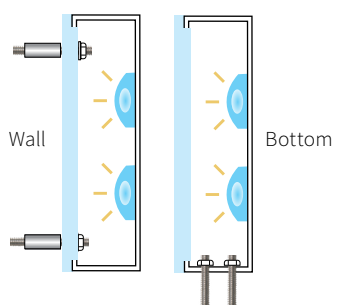

Halo Lit

Fabricated Dimensional Designs

Aluminum

Satin Brushed

Edgelit™ Design 100

Fabricated Dimensional Designs

Aluminum

Satin Brushed

Aluminum Satin Brushed Halo Lit

DETAILS

SIZE RANGE for LED ILLUMINATION

- Height: 4" - 60" | Depth: 0.5" - 6"

SPECIFICS

- **Lifetime Guarantee** on craftsmanship
- Color matches by Matthews or AkzoNobel Systems
- Actual finish & color samples available
- **Tough Template™** available on all orders

MOUNTING

Aluminum Satin Brushed Edgelit™ Design 100

DETAILS

SIZE RANGE for LED ILLUMINATION

- Height: 4" - 60" | Depth: 2" - 6"
- Acrylic Projection: .25" - .75"

SPECIFICS

- **Lifetime Guarantee** on craftsmanship
- Color matches by Matthews or AkzoNobel Systems
- Actual finish & color samples available
- **Tough Template™** available on all orders

MOUNTING