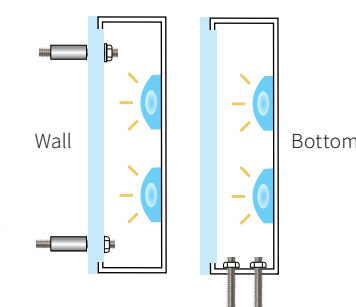

Halo Lit

Fabricated Dimensional Designs

Aluminum (Anodized)

Bright Aluminum Polish

Edgelit™ Design 100

Fabricated Dimensional Designs

Aluminum (Anodized)

Bright Aluminum Polish

Aluminum (Anodized) Bright Aluminum Polish Halo Lit

DETAILS

SIZE RANGE for LED ILLUMINATION

- Height: 4" - 24" | Depth: 0.5" - 6"

SPECIFICS

- **Lifetime Guarantee** on craftsmanship
- Color matches by Matthews or AkzoNobel Systems
- Actual finish & color samples available
- **Tough Template™** available on all orders

MOUNTING

Aluminum (Anodized) Bright Aluminum Polish Edgelit™ Design 100

DETAILS

SIZE RANGE for LED ILLUMINATION

- Height: 6" - 24" | Depth: 2" - 6"
- Acrylic Projection: .25" - .75"

SPECIFICS

- **Lifetime Guarantee** on craftsmanship
- Color matches by Matthews or AkzoNobel Systems
- Actual finish & color samples available
- **Tough Template™** available on all orders

MOUNTING