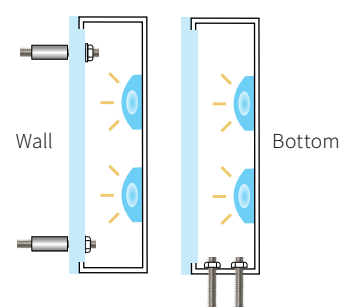

Halo Lit

Fabricated Dimensional Designs

Titanium

NuCopper™
Mirror Polish

Edgelit™ Design 100

Fabricated Dimensional Designs

Titanium

NuCopper™
Mirror Polish

Titanium NuCopper™ Mirror Polish Halo Lit

DETAILS

SIZE RANGE for LED ILLUMINATION

- Height: 4" - 48" | Depth: 0.5" - 6"

SPECIFICS

- **Lifetime Guarantee** on craftsmanship
- Color matches by Matthews or AkzoNobel Systems
- Actual finish & color samples available
- **Tough Template™** available on all orders

MOUNTING

Titanium NuCopper™ Mirror Polish Edgelit™ Design 100

DETAILS

SIZE RANGE for LED ILLUMINATION

- Height: 4" - 48" | Depth: 2" - 6"
- Acrylic Projection: .25" - .75"

SPECIFICS

- **Lifetime Guarantee** on craftsmanship
- Color matches by Matthews or AkzoNobel Systems
- Actual finish & color samples available
- **Tough Template™** available on all orders

MOUNTING