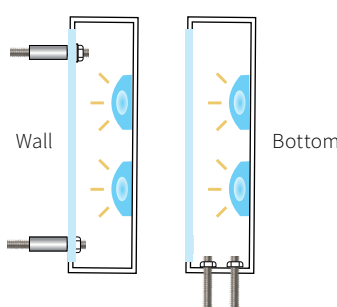

Halo Lit

Fabricated Dimensional Designs

Anodized Aluminum

Clear Brushed

Edgelit™ Design 100

Fabricated Dimensional Designs

Anodized Aluminum

Clear Brushed

Anodized Aluminum *Clear Brushed* Halo Lit

DETAILS

SIZE RANGE for LED ILLUMINATION

- Height: 6" - 24" | Depth: 0.5" - 4"

SPECIFICS

- **Lifetime Guarantee** on craftsmanship
- Color matches by Matthews or AkzoNobel Systems
- Actual finish & color samples available
- **Tough Template™** available on all orders

MOUNTING

Anodized Aluminum *Clear Brushed* Edgelit™ Design 100

DETAILS

SIZE RANGE for LED ILLUMINATION

- Height: 4" - 24" | Depth: 2" - 6"
- Acrylic Projection: .25" - .75"

SPECIFICS

- **Lifetime Guarantee** on craftsmanship
- Color matches by Matthews or AkzoNobel Systems
- Actual finish & color samples available
- **Tough Template™** available on all orders

MOUNTING