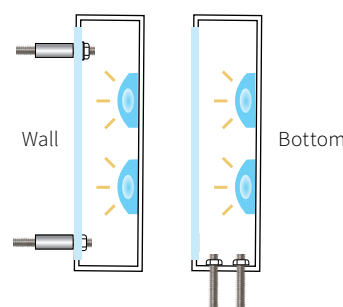

Halo Lit

Fabricated Dimensional Designs

Brass

Non-Directional

Edgelit™ Design 100

Fabricated Dimensional Designs

Brass

Non-Directional

Brass Non-Directional Halo Lit

DETAILS

SIZE RANGE for LED ILLUMINATION

- Height: 4" - 36" | Depth: 0.5" - 6"

SPECIFICS

- **Lifetime Guarantee** on craftsmanship
- Color matches by Matthews or AkzoNobel Systems
- Actual finish & color samples available
- **Tough Template™** available on all orders

MOUNTING

Brass Non-Directional Edgelit™ Design 100

DETAILS

SIZE RANGE for LED ILLUMINATION

- Height: 4" - 36" | Depth: 2" - 6"
- Acrylic Projection: .25" - .75"

SPECIFICS

- **Lifetime Guarantee** on craftsmanship
- Color matches by Matthews or AkzoNobel Systems
- Actual finish & color samples available
- **Tough Template™** available on all orders

MOUNTING