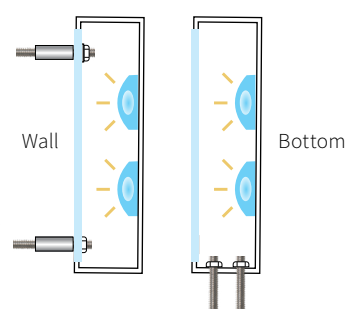

Halo Lit

Fabricated Dimensional Designs

Brass

Medium Oxidized
Satin Brushed

Edgelit™ Design 100

Fabricated Dimensional Designs

Brass

Medium Oxidized
Satin Brushed

Brass Medium Oxidized Satin Brushed Halo Lit

DETAILS

SIZE RANGE for LED ILLUMINATION

- Height: 4" - 36" | Depth: 0.5" - 6"

SPECIFICS

- **Lifetime Guarantee** on craftsmanship
- Color matches by Matthews or AkzoNobel Systems
- Actual finish & color samples available
- **Tough Template™** available on all orders

MOUNTING

Brass Medium Oxidized Satin Brushed Edgelit™ Design 100

DETAILS

SIZE RANGE for LED ILLUMINATION

- Height: 4" - 36" | Depth: 2" - 6"
- Acrylic Projection: .25" - .75"

SPECIFICS

- **Lifetime Guarantee** on craftsmanship
- Color matches by Matthews or AkzoNobel Systems
- Actual finish & color samples available
- **Tough Template™** available on all orders

MOUNTING