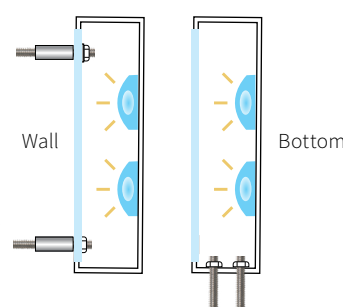

Halo Lit

Fabricated Dimensional Designs

Brass

Satin Brushed

Edgelit™ Design 100

Fabricated Dimensional Designs

Brass

Satin Brushed

Brass Satin Brushed Halo Lit

DETAILS

SIZE RANGE for LED ILLUMINATION

- Height: 4" - 36" | Depth: 0.5" - 6"

SPECIFICS

- **Lifetime Guarantee** on craftsmanship
- Color matches by Matthews or AkzoNobel Systems
- Actual finish & color samples available
- **Tough Template™** available on all orders

MOUNTING

Brass Satin Brushed Edgelit™ Design 100

DETAILS

SIZE RANGE for LED ILLUMINATION

- Height: 4" - 36" | Depth: 2" - 6"
- Acrylic Projection: .25" - .75"

SPECIFICS

- **Lifetime Guarantee** on craftsmanship
- Color matches by Matthews or AkzoNobel Systems
- Actual finish & color samples available
- **Tough Template™** available on all orders

MOUNTING