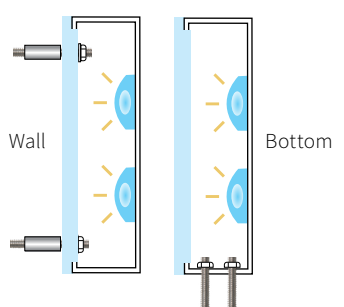

Halo Lit

Fabricated Dimensional Designs

Aluminum

Non-Directional

Edgelit™ Design 100

Fabricated Dimensional Designs

Aluminum

Non-Directional

Aluminum Non-Directional Halo Lit

DETAILS

SIZE RANGE for LED ILLUMINATION

- Height: 4" - 60" | Depth: 0.5" - 6"

SPECIFICS

- **Lifetime Guarantee** on craftsmanship
- Color matches by Matthews or AkzoNobel Systems
- Actual finish & color samples available
- **Tough Template™** available on all orders

MOUNTING

Aluminum Non-Directional Edgelit™ Design 100

DETAILS

SIZE RANGE for LED ILLUMINATION

- Height: 4" - 60" | Depth: 2" - 6"
- Acrylic Projection: .25" - .75"

SPECIFICS

- **Lifetime Guarantee** on craftsmanship
- Color matches by Matthews or AkzoNobel Systems
- Actual finish & color samples available
- **Tough Template™** available on all orders

MOUNTING