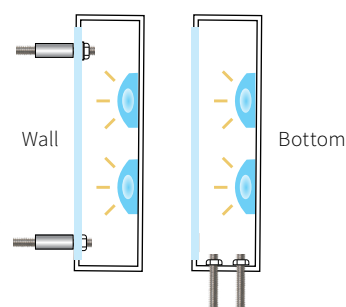

Halo Lit

Fabricated Dimensional Designs

Stainless Steel

Mirror Polish

Edgelit™ Design 100

Fabricated Dimensional Designs

Stainless Steel

Mirror Polish

Stainless Steel Mirror Polish Halo Lit

DETAILS

SIZE RANGE for LED ILLUMINATION

- Height: 4" - 60" | Depth: 0.5" - 6"

SPECIFICS

- **Lifetime Guarantee** on craftsmanship
- Color matches by Matthews or AkzoNobel Systems
- Actual finish & color samples available
- **Tough Template™** available on all orders

MOUNTING

Stainless Steel Mirror Polish Edgelit™ Design 100

DETAILS

SIZE RANGE for LED ILLUMINATION

- Height: 4" - 60" | Depth: 2" - 6"
- Acrylic Projection: .25" - .75"

SPECIFICS

- **Lifetime Guarantee** on craftsmanship
- Color matches by Matthews or AkzoNobel Systems
- Actual finish & color samples available
- **Tough Template™** available on all orders

MOUNTING