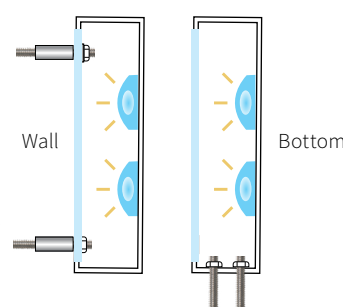

Halo Lit

Fabricated Dimensional Designs

Titanium

NuGold™
Satin Brushed

Edgelit™ Design 100

Fabricated Dimensional Designs

Titanium

NuGold™
Satin Brushed

Titanium NuGold™ Satin Brushed Halo Lit

DETAILS

SIZE RANGE for LED ILLUMINATION

- Height: 4" - 48" | Depth: 0.5" - 6"

SPECIFICS

- **Lifetime Guarantee** on craftsmanship
- Color matches by Matthews or AkzoNobel Systems
- Actual finish & color samples available
- **Tough Template™** available on all orders

MOUNTING

Titanium NuGold™ Satin Brushed Edgelit™ Design 100

DETAILS

SIZE RANGE for LED ILLUMINATION

- Height: 4" - 48" | Depth: 2" - 6"
- Acrylic Projection: .25" - .75"

SPECIFICS

- **Lifetime Guarantee** on craftsmanship
- Color matches by Matthews or AkzoNobel Systems
- Actual finish & color samples available
- **Tough Template™** available on all orders

MOUNTING