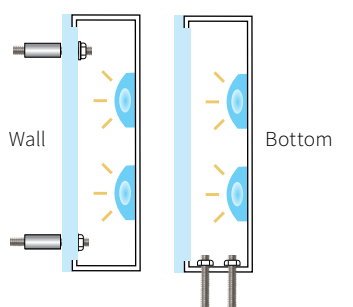

Halo Lit

Fabricated Dimensional Designs

Anodized Aluminum

Bright Satin Brushed

Edgelit™ Design 100

Fabricated Dimensional Designs

Anodized Aluminum

Bright Satin Brushed

Anodized Aluminum *Bright Satin Brushed* Halo Lit

DETAILS

SIZE RANGE for LED ILLUMINATION

- Height: 6" - 24" | Depth: 0.5" - 4"

SPECIFICS

- **Lifetime Guarantee** on craftsmanship
- Color matches by Matthews or AkzoNobel Systems
- Actual finish & color samples available
- **Tough Template™** available on all orders

MOUNTING

Anodized Aluminum *Bright Satin Brushed* Edgelit™ Design 100

DETAILS

SIZE RANGE for LED ILLUMINATION

- Height: 4" - 24" | Depth: 2" - 6"
- Acrylic Projection: .25" - .75"

SPECIFICS

- **Lifetime Guarantee** on craftsmanship
- Color matches by Matthews or AkzoNobel Systems
- Actual finish & color samples available
- **Tough Template™** available on all orders

MOUNTING