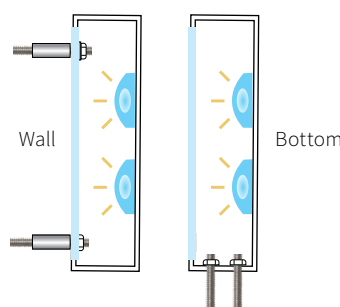

Halo Lit

Fabricated Dimensional Designs

Bronze

Satinbrite™ with
Painted Face

Edgelit™ Design 100

Fabricated Dimensional Designs

Bronze

Satinbrite™ with
Painted Face

Bronze Satinbrite™ with Painted Face Halo Lit

DETAILS

SIZE RANGE for LED ILLUMINATION

- Height: 4" - 36" | Depth: 0.5" - 6"

SPECIFICS

- **Lifetime Guarantee** on craftsmanship
- Color matches by Matthews or AkzoNobel Systems
- Actual finish & color samples available
- **Tough Template™** available on all orders

MOUNTING

Bronze Satinbrite™ with Painted Face Edgelit™ Design 100

DETAILS

SIZE RANGE for LED ILLUMINATION

- Height: 4" - 36" | Depth: 2" - 6"
- Acrylic Projection: .25" - .75"

SPECIFICS

- **Lifetime Guarantee** on craftsmanship
- Color matches by Matthews or AkzoNobel Systems
- Actual finish & color samples available
- **Tough Template™** available on all orders

MOUNTING