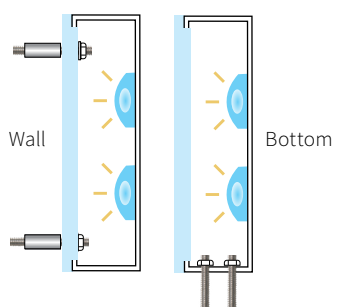

Halo Lit

Fabricated Dimensional Designs

Yellow Brass

Non-Directional

Edgelit™ Design 100

Fabricated Dimensional Designs

Yellow Brass

Non-Directional

Yellow Brass Non-Directional Halo Lit

DETAILS

SIZE RANGE for LED ILLUMINATION

- Height: 4" - 36" | Depth: 0.5" - 6"

SPECIFICS

- **Lifetime Guarantee** on craftsmanship
- Color matches by Matthews or AkzoNobel Systems
- Actual finish & color samples available
- **Tough Template™** available on all orders

MOUNTING

Yellow Brass Non-Directional Edgelit™ Design 100

DETAILS

SIZE RANGE for LED ILLUMINATION

- Height: 4" - 36" | Depth: 2" - 6"
- Acrylic Projection: .25" - .75"

SPECIFICS

- **Lifetime Guarantee** on craftsmanship
- Color matches by Matthews or AkzoNobel Systems
- Actual finish & color samples available
- **Tough Template™** available on all orders

MOUNTING