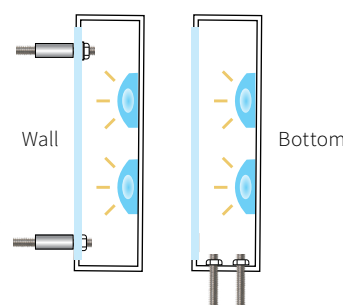

Halo Lit

Fabricated Dimensional Designs

Aluminum

Satin Brushed

Edgelit™ Design 100

Fabricated Dimensional Designs

Aluminum

Satin Brushed

Aluminum Satin Brushed Halo Lit

DETAILS

SIZE RANGE for LED ILLUMINATION

- Height: 4" - 60" | Depth: 0.5" - 6"

SPECIFICS

- **Lifetime Guarantee** on craftsmanship
- Color matches by Matthews or AkzoNobel Systems
- Actual finish & color samples available
- **Tough Template™** available on all orders

MOUNTING

Aluminum Satin Brushed Edgelit™ Design 100

DETAILS

SIZE RANGE for LED ILLUMINATION

- Height: 4" - 60" | Depth: 2" - 6"
- Acrylic Projection: .25" - .75"

SPECIFICS

- **Lifetime Guarantee** on craftsmanship
- Color matches by Matthews or AkzoNobel Systems
- Actual finish & color samples available
- **Tough Template™** available on all orders

MOUNTING