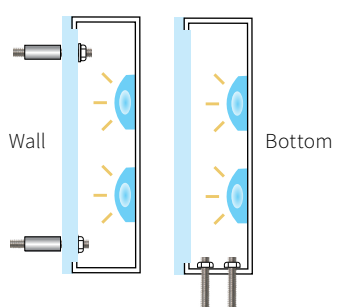

Halo Lit

Fabricated Dimensional Designs

Titanium

Medium Oxidized
Satin Brushed

Edgelit™ Design 100

Fabricated Dimensional Designs

Titanium

Medium Oxidized
Satin Brushed

Titanium Medium Oxidized Satin Brushed Halo Lit

DETAILS

SIZE RANGE for LED ILLUMINATION

- Height: 4" - 48" | Depth: 0.5" - 6"

SPECIFICS

- **Lifetime Guarantee** on craftsmanship
- Color matches by Matthews or AkzoNobel Systems
- Actual finish & color samples available
- **Tough Template™** available on all orders

MOUNTING

Titanium Medium Oxidized Satin Brushed Edgelit™ Design 100

DETAILS

SIZE RANGE for LED ILLUMINATION

- Height: 4" - 48" | Depth: 2" - 6"
- Acrylic Projection: .25" - .75"

SPECIFICS

- **Lifetime Guarantee** on craftsmanship
- Color matches by Matthews or AkzoNobel Systems
- Actual finish & color samples available
- **Tough Template™** available on all orders

MOUNTING