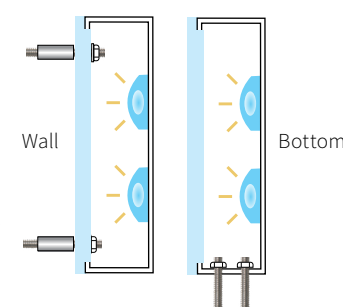

Halo Lit

Fabricated Dimensional Designs

Stainless Steel

Random Orbital

Edgelit™ Design 100

Fabricated Dimensional Designs

Stainless Steel

Random Orbital

Stainless Steel *Random Orbital* Halo Lit

DETAILS

SIZE RANGE for LED ILLUMINATION

- Height: 4" - 60" | Depth: 0.5" - 6"

SPECIFICS

- **Lifetime Guarantee** on craftsmanship
- Color matches by Matthews or AkzoNobel Systems
- Actual finish & color samples available
- **Tough Template™** available on all orders

MOUNTING

Stainless Steel *Random Orbital* Edgelit™ Design 100

DETAILS

SIZE RANGE for LED ILLUMINATION

- Height: 4" - 60" | Depth: 2" - 6"
- Acrylic Projection: .25" - .75"

SPECIFICS

- **Lifetime Guarantee** on craftsmanship
- Color matches by Matthews or AkzoNobel Systems
- Actual finish & color samples available
- **Tough Template™** available on all orders

MOUNTING