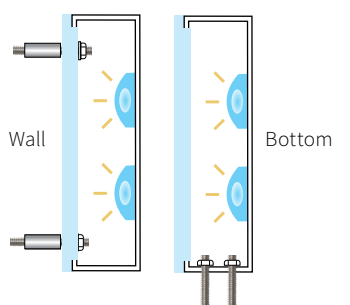

Halo Lit

Fabricated Dimensional Designs

Brass

Satinbrite™ with
Painted Return

Edgelit™ Design 100

Fabricated Dimensional Designs

Brass

Satinbrite™ with
Painted Return

Back to
TABLE OF
CONTENTS

Brass Satinbrite™ with Painted Return Halo Lit

DETAILS

SIZE RANGE for LED ILLUMINATION

- Height: 4" - 36" | Depth: 0.5" - 6"

SPECIFICS

- **Lifetime Guarantee** on craftsmanship
- Color matches by Matthews or AkzoNobel Systems
- Actual finish & color samples available
- **Tough Template™** available on all orders

MOUNTING

Brass Satinbrite™ with Painted Return Edgelit™ Design 100

DETAILS

SIZE RANGE for LED ILLUMINATION

- Height: 4" - 36" | Depth: 2" - 6"
- Acrylic Projection: .25" - .75"

SPECIFICS

- **Lifetime Guarantee** on craftsmanship
- Color matches by Matthews or AkzoNobel Systems
- Actual finish & color samples available
- **Tough Template™** available on all orders

MOUNTING