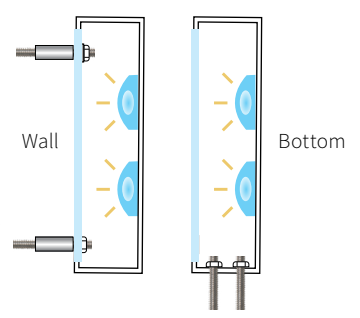

Halo Lit

Fabricated Dimensional Designs

Anodized Aluminum

Black Satin

Edgelit™ Design 100

Fabricated Dimensional Designs

Anodized Aluminum

Black Satin

Anodized Aluminum *Black Satin* Halo Lit

DETAILS

SIZE RANGE for LED ILLUMINATION

- Height: 6" - 24" | Depth: 0.5" - 4"

SPECIFICS

- **Lifetime Guarantee** on craftsmanship
- Color matches by Matthews or AkzoNobel Systems
- Actual finish & color samples available
- **Tough Template™** available on all orders

MOUNTING

Anodized Aluminum *Black Satin* Edgelit™ Design 100

DETAILS

SIZE RANGE for LED ILLUMINATION

- Height: 4" - 24" | Depth: 2" - 6"
- Acrylic Projection: .25" - .75"

SPECIFICS

- **Lifetime Guarantee** on craftsmanship
- Color matches by Matthews or AkzoNobel Systems
- Actual finish & color samples available
- **Tough Template™** available on all orders

MOUNTING