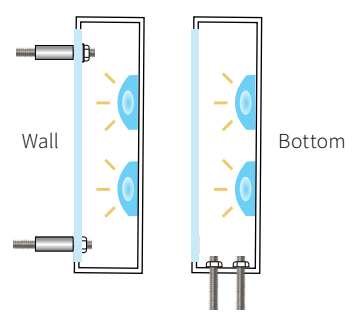

Halo Lit

Fabricated Dimensional Designs

Anodized Aluminum

Medium Bronze Satin

Edgelit™ Design 100

Fabricated Dimensional Designs

Anodized Aluminum

Medium Bronze Satin

Anodized Aluminum Medium Bronze Satin Halo Lit

DETAILS

SIZE RANGE for LED ILLUMINATION
• Height: 6" - 24" | Depth: 0.5" - 4"

SPECIFICS

- **Lifetime Guarantee** on craftsmanship
- Color matches by Matthews or AkzoNobel Systems
- Actual finish & color samples available
- **Tough Template™** available on all orders

MOUNTING

Anodized Aluminum Medium Bronze Satin Edgelit™ Design 100

DETAILS

SIZE RANGE for LED ILLUMINATION
• Height: 4" - 24" | Depth: 2" - 6"
• Acrylic Projection: .25" - .75"

SPECIFICS

- **Lifetime Guarantee** on craftsmanship
- Color matches by Matthews or AkzoNobel Systems
- Actual finish & color samples available
- **Tough Template™** available on all orders

MOUNTING