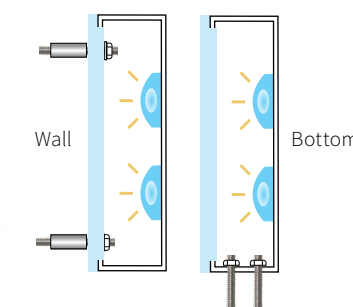

Halo Lit

Fabricated Dimensional Designs

Titanium

NuGold™
Mirror Polish

Edgelit™ Design 100

Fabricated Dimensional Designs

Titanium

NuGold™
Mirror Polish

Titanium NuGold™ Mirror Polish Halo Lit

DETAILS

SIZE RANGE for LED ILLUMINATION

- Height: 4" - 60" | Depth: 0.5" - 6"

SPECIFICS

- **Lifetime Guarantee** on craftsmanship
- Color matches by Matthews or AkzoNobel Systems
- Actual finish & color samples available
- **Tough Template™** available on all orders

MOUNTING

Titanium NuGold™ Mirror Polish Edgelit™ Design 100

DETAILS

SIZE RANGE for LED ILLUMINATION

- Height: 4" - 60" | Depth: 2" - 6"
- Acrylic Projection: .25" - .75"

SPECIFICS

- **Lifetime Guarantee** on craftsmanship
- Color matches by Matthews or AkzoNobel Systems
- Actual finish & color samples available
- **Tough Template™** available on all orders

MOUNTING