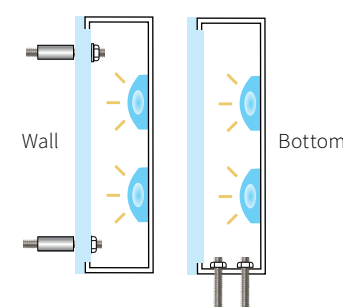

Halo Lit

Fabricated Dimensional Designs

Anodized Aluminum

Dark Bronze Satin

Edgelit™ Design 100

Fabricated Dimensional Designs

Anodized Aluminum

Dark Bronze Satin

Anodized Aluminum *Dark Bronze Satin* Halo Lit

DETAILS

SIZE RANGE for LED ILLUMINATION

- Height: 6" - 24" | Depth: 0.5" - 4"

SPECIFICS

- **Lifetime Guarantee** on craftsmanship
- Color matches by Matthews or AkzoNobel Systems
- Actual finish & color samples available
- **Tough Template™** available on all orders

MOUNTING

Anodized Aluminum *Dark Bronze Satin* Edgelit™ Design 100

DETAILS

SIZE RANGE for LED ILLUMINATION

- Height: 4" - 24" | Depth: 2" - 6"
- Acrylic Projection: .25" - .75"

SPECIFICS

- **Lifetime Guarantee** on craftsmanship
- Color matches by Matthews or AkzoNobel Systems
- Actual finish & color samples available
- **Tough Template™** available on all orders

MOUNTING