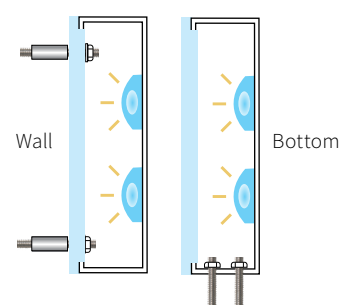

Halo Lit

Fabricated Dimensional Designs

Yellow Brass

Medium Oxidized
Satin Brushed

Edgelit™ Design 100

Fabricated Dimensional Designs

Yellow Brass

Medium Oxidized
Satin Brushed

Yellow Brass *Medium Oxidized Satin Brushed* Halo Lit

DETAILS

SIZE RANGE for LED ILLUMINATION

- Height: 4" - 36" | Depth: 0.5" - 6"

SPECIFICS

- **Lifetime Guarantee** on craftsmanship
- Color matches by Matthews or AkzoNobel Systems
- Actual finish & color samples available
- **Tough Template™** available on all orders

MOUNTING

Yellow Brass *Medium Oxidized Satin Brushed* Edgelit™ Design 100

DETAILS

SIZE RANGE for LED ILLUMINATION

- Height: 4" - 36" | Depth: 2" - 6"
- Acrylic Projection: .25" - .75"

SPECIFICS

- **Lifetime Guarantee** on craftsmanship
- Color matches by Matthews or AkzoNobel Systems
- Actual finish & color samples available
- **Tough Template™** available on all orders

MOUNTING