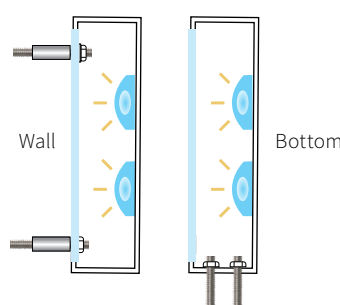

Halo Lit

Fabricated Dimensional Designs

Yellow Brass

Medium Oxidized
Satin Brushed

Edgelit™ Design 100

Fabricated Dimensional Designs

Yellow Brass

Medium Oxidized
Satin Brushed

Yellow Brass *Medium Oxidized Satin Brushed* Halo Lit

DETAILS

SIZE RANGE for LED ILLUMINATION

- Height: 4" - 36" | Depth: 0.5" - 6"

SPECIFICS

- **Lifetime Guarantee** on craftsmanship
- Color matches by Matthews or AkzoNobel Systems
- Actual finish & color samples available
- **Tough Template™** available on all orders

MOUNTING

Yellow Brass *Medium Oxidized Satin Brushed* Edgelit™ Design 100

DETAILS

SIZE RANGE for LED ILLUMINATION

- Height: 4" - 36" | Depth: 2" - 6"
- Acrylic Projection: .25" - .75"

SPECIFICS

- **Lifetime Guarantee** on craftsmanship
- Color matches by Matthews or AkzoNobel Systems
- Actual finish & color samples available
- **Tough Template™** available on all orders

MOUNTING