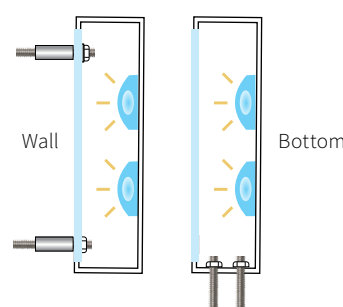

Halo Lit

Fabricated Dimensional Designs

Aluminum

Non-Directional

Edgelit™ Design 100

Fabricated Dimensional Designs

Aluminum

Non-Directional

Aluminum Non-Directional Halo Lit

DETAILS

SIZE RANGE for LED ILLUMINATION

- Height: 4" - 60" | Depth: 0.5" - 6"

SPECIFICS

- **Lifetime Guarantee** on craftsmanship
- Color matches by Matthews or AkzoNobel Systems
- Actual finish & color samples available
- **Tough Template™** available on all orders

MOUNTING

Aluminum Non-Directional Edgelit™ Design 100

DETAILS

SIZE RANGE for LED ILLUMINATION

- Height: 4" - 60" | Depth: 2" - 6"
- Acrylic Projection: .25" - .75"

SPECIFICS

- **Lifetime Guarantee** on craftsmanship
- Color matches by Matthews or AkzoNobel Systems
- Actual finish & color samples available
- **Tough Template™** available on all orders

MOUNTING