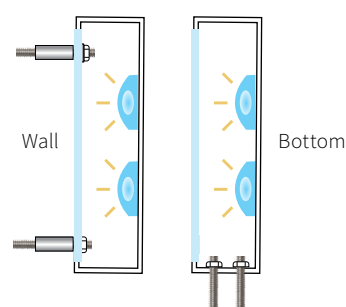

Halo Lit

Fabricated Dimensional Designs

Aluminum (Anodized)

Bright Aluminum Polish

Edgelit™ Design 100

Fabricated Dimensional Designs

Aluminum (Anodized)

Bright Aluminum Polish

Aluminum (Anodized) Bright Aluminum Polish Halo Lit

DETAILS

SIZE RANGE for LED ILLUMINATION

- Height: 4" - 24" | Depth: 0.5" - 6"

SPECIFICS

- **Lifetime Guarantee** on craftsmanship
- Color matches by Matthews or AkzoNobel Systems
- Actual finish & color samples available
- **Tough Template™** available on all orders

MOUNTING

Aluminum (Anodized) Bright Aluminum Polish Edgelit™ Design 100

DETAILS

SIZE RANGE for LED ILLUMINATION

- Height: 6" - 24" | Depth: 2" - 6"
- Acrylic Projection: .25" - .75"

SPECIFICS

- **Lifetime Guarantee** on craftsmanship
- Color matches by Matthews or AkzoNobel Systems
- Actual finish & color samples available
- **Tough Template™** available on all orders

MOUNTING