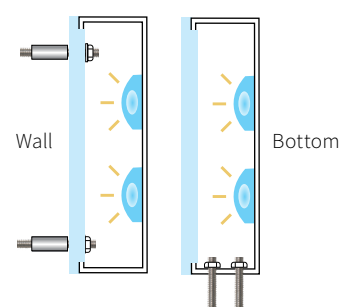

Halo Lit

Fabricated Dimensional Designs

Aluminum

APU Paint
PMS Matching

Edgelit™ Design 100

Fabricated Dimensional Designs

Aluminum

APU Paint
PMS Matching

Aluminum APU Paint PMS Matching Halo Lit

DETAILS

SIZE RANGE for LED ILLUMINATION

- Height: 4" - 60" | Depth: 0.5" - 6"

SPECIFICS

- **Lifetime Guarantee** on craftsmanship
- Color matches by Matthews or AkzoNobel Systems
- Actual finish & color samples available
- **Tough Template™** available on all orders

MOUNTING

Aluminum APU Paint PMS Matching Edgelit™ Design 100

DETAILS

SIZE RANGE for LED ILLUMINATION

- Height: 4" - 60" | Depth: 2" - 6"
- Acrylic Projection: .25" - .75"

SPECIFICS

- **Lifetime Guarantee** on craftsmanship
- Color matches by Matthews or AkzoNobel Systems
- Actual finish & color samples available
- **Tough Template™** available on all orders

MOUNTING