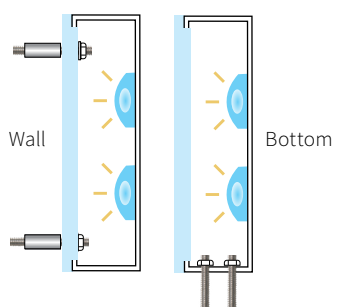

Halo Lit

Fabricated Dimensional Designs

Brass

Non-Directional

Edgelit™ Design 100

Fabricated Dimensional Designs

Brass

Non-Directional

Brass Non-Directional Halo Lit

DETAILS

SIZE RANGE for LED ILLUMINATION

- Height: 4" - 36" | Depth: 0.5" - 6"

SPECIFICS

- **Lifetime Guarantee** on craftsmanship
- Color matches by Matthews or AkzoNobel Systems
- Actual finish & color samples available
- **Tough Template™** available on all orders

MOUNTING

Brass Non-Directional Edgelit™ Design 100

DETAILS

SIZE RANGE for LED ILLUMINATION

- Height: 4" - 36" | Depth: 2" - 6"
- Acrylic Projection: .25" - .75"

SPECIFICS

- **Lifetime Guarantee** on craftsmanship
- Color matches by Matthews or AkzoNobel Systems
- Actual finish & color samples available
- **Tough Template™** available on all orders

MOUNTING