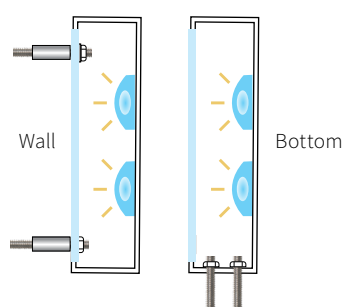

Halo Lit

Fabricated Dimensional Designs

Yellow Brass

Random Orbital

Edgelit™ Design 100

Fabricated Dimensional Designs

Yellow Brass

Random Orbital

Yellow Brass *Random Orbital* Halo Lit

DETAILS

SIZE RANGE for LED ILLUMINATION

- Height: 4" - 36" | Depth: 0.5" - 6"

SPECIFICS

- **Lifetime Guarantee** on craftsmanship
- Color matches by Matthews or AkzoNobel Systems
- Actual finish & color samples available
- **Tough Template™** available on all orders

MOUNTING

Yellow Brass *Random Orbital* Edgelit™ Design 100

DETAILS

SIZE RANGE for LED ILLUMINATION

- Height: 4" - 36" | Depth: 2" - 6"
- Acrylic Projection: .25" - .75"

SPECIFICS

- **Lifetime Guarantee** on craftsmanship
- Color matches by Matthews or AkzoNobel Systems
- Actual finish & color samples available
- **Tough Template™** available on all orders

MOUNTING