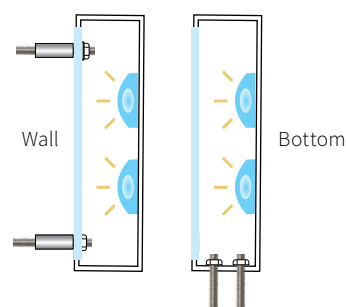

Halo Lit

Fabricated Dimensional Designs

Bronze

Random Orbital

Edgelit™ Design 100

Fabricated Dimensional Designs

Bronze

Random Orbital

Bronze *Random Orbital* Halo Lit

DETAILS

SIZE RANGE for LED ILLUMINATION

- Height: 4" - 36" | Depth: 0.5" - 6"

SPECIFICS

- **Lifetime Guarantee** on craftsmanship
- Color matches by Matthews or AkzoNobel Systems
- Actual finish & color samples available
- **Tough Template™** available on all orders

MOUNTING

Bronze *Random Orbital* Edgelit™ Design 100

DETAILS

SIZE RANGE for LED ILLUMINATION

- Height: 4" - 36" | Depth: 2" - 6"
- Acrylic Projection: .25" - .75"

SPECIFICS

- **Lifetime Guarantee** on craftsmanship
- Color matches by Matthews or AkzoNobel Systems
- Actual finish & color samples available
- **Tough Template™** available on all orders

MOUNTING