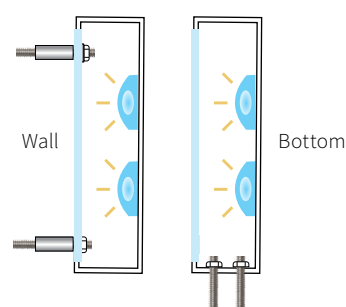

Halo Lit

Fabricated Dimensional Designs

Yellow Brass

Satinbrite™ with
Painted Face

Edgelit™ Design 100

Fabricated Dimensional Designs

Yellow Brass

Satinbrite™ with
Painted Face

Yellow Brass Satinbrite™ with Painted Face Halo Lit

DETAILS

SIZE RANGE for LED ILLUMINATION

- Height: 4" - 36" | Depth: 0.5" - 6"

SPECIFICS

- **Lifetime Guarantee** on craftsmanship
- Color matches by Matthews or AkzoNobel Systems
- Actual finish & color samples available
- **Tough Template™** available on all orders

MOUNTING

Yellow Brass Satinbrite™ with Painted Face Edgelit™ Design 100

DETAILS

SIZE RANGE for LED ILLUMINATION

- Height: 4" - 36" | Depth: 2" - 6"
- Acrylic Projection: .25" - .75"

SPECIFICS

- **Lifetime Guarantee** on craftsmanship
- Color matches by Matthews or AkzoNobel Systems
- Actual finish & color samples available
- **Tough Template™** available on all orders

MOUNTING