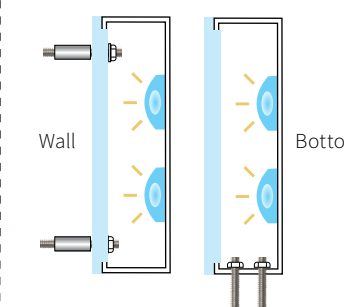

Halo Lit

Fabricated Dimensional Designs

Anodized Aluminum

Bright Aluminum Polish

Edgelit™ Design 100

Fabricated Dimensional Designs

Anodized Aluminum

Bright Aluminum Polish

Anodized Aluminum *Bright Aluminum Polish* Halo Lit

DETAILS

SIZE RANGE for LED ILLUMINATION

- Height: 4" - 24" | Depth: 0.5" - 4"

SPECIFICS

- **Lifetime Guarantee** on craftsmanship
- Color matches by Matthews or AkzoNobel Systems
- Actual finish & color samples available
- **Tough Template™** available on all orders

MOUNTING

Anodized Aluminum *Bright Aluminum Polish* Edgelit™ Design 100

DETAILS

SIZE RANGE for LED ILLUMINATION

- Height: 6" - 24" | Depth: 1" - 6"
- Acrylic Projection: .25" - .75"

SPECIFICS

- **Lifetime Guarantee** on craftsmanship
- Color matches by Matthews or AkzoNobel Systems
- Actual finish & color samples available
- **Tough Template™** available on all orders

MOUNTING