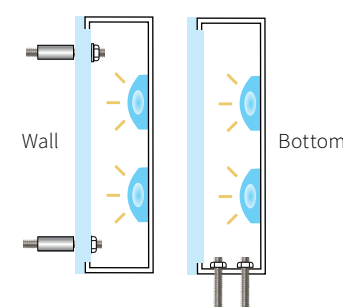

Halo Lit

Fabricated Dimensional Designs

Yellow Brass

Satinbrite™ with
Mirror Polish Return

Edgelit™ Design 100

Fabricated Dimensional Designs

Yellow Brass

Satinbrite™ with
Mirror Polish Return

Yellow Brass Satinbrite™ with Mirror Polish Return Halo Lit

DETAILS

SIZE RANGE for LED ILLUMINATION

- Height: 4" - 36" | Depth: 0.5" - 6"

SPECIFICS

- **Lifetime Guarantee** on craftsmanship
- Color matches by Matthews or AkzoNobel Systems
- Actual finish & color samples available
- **Tough Template™** available on all orders

MOUNTING

Yellow Brass Satinbrite™ with Mirror Polish Return Edgelit™ Design 100

DETAILS

SIZE RANGE for LED ILLUMINATION

- Height: 4" - 36" | Depth: 2" - 6"
- Acrylic Projection: .25" - .75"

SPECIFICS

- **Lifetime Guarantee** on craftsmanship
- Color matches by Matthews or AkzoNobel Systems
- Actual finish & color samples available
- **Tough Template™** available on all orders

MOUNTING