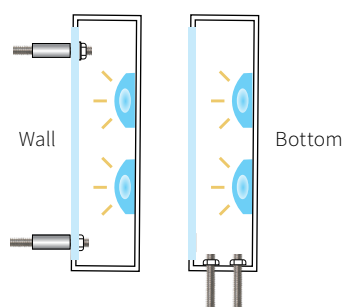

Halo Lit

Fabricated Dimensional Designs

Bronze

Medium Oxidized
Satin Brushed

Edgelit™ Design 100

Fabricated Dimensional Designs

Bronze

Medium Oxidized
Satin Brushed

Bronze Medium Oxidized Satin Brushed Halo Lit

DETAILS

SIZE RANGE for LED ILLUMINATION

- Height: 4" - 36" | Depth: 0.5" - 6"

SPECIFICS

- **Lifetime Guarantee** on craftsmanship
- Color matches by Matthews or AkzoNobel Systems
- Actual finish & color samples available
- **Tough Template™** available on all orders

MOUNTING

Bronze Medium Oxidized Satin Brushed Edgelit™ Design 100

DETAILS

SIZE RANGE for LED ILLUMINATION

- Height: 4" - 36" | Depth: 2" - 6"
- Acrylic Projection: .25" - .75"

SPECIFICS

- **Lifetime Guarantee** on craftsmanship
- Color matches by Matthews or AkzoNobel Systems
- Actual finish & color samples available
- **Tough Template™** available on all orders

MOUNTING