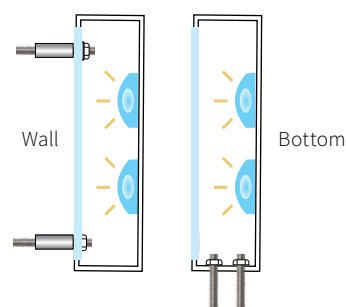

Halo Lit

Fabricated Dimensional Designs

Stainless Steel

Powder Coat

Edgelit™ Design 100

Fabricated Dimensional Designs

Stainless Steel

Powder Coat

Stainless Steel Powder Coat Halo Lit

DETAILS

SIZE RANGE for LED ILLUMINATION

- Height: 4" - 60" | Depth: 0.5" - 6"

SPECIFICS

- **Lifetime Guarantee** on craftsmanship
- Color matches by Matthews or AkzoNobel Systems
- Actual finish & color samples available
- **Tough Template™** available on all orders

MOUNTING

Stainless Steel Powder Coat Edgelit™ Design 100

DETAILS

SIZE RANGE for LED ILLUMINATION

- Height: 4" - 60" | Depth: 2" - 6"
- Acrylic Projection: .25" - .75"

SPECIFICS

- **Lifetime Guarantee** on craftsmanship
- Color matches by Matthews or AkzoNobel Systems
- Actual finish & color samples available
- **Tough Template™** available on all orders

MOUNTING