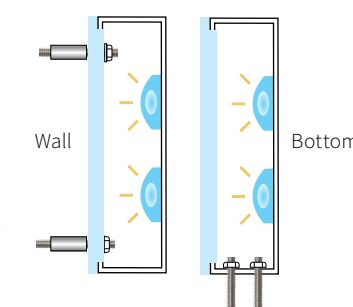

Halo Lit

Fabricated Dimensional Designs

Bronze

Mirror Polish

Edgelit™ Design 100

Fabricated Dimensional Designs

Bronze

Mirror Polish

Bronze Mirror Polish Halo Lit

DETAILS

SIZE RANGE for LED ILLUMINATION

- Height: 4" - 24" | Depth: 0.5" - 6"

SPECIFICS

- **Lifetime Guarantee** on craftsmanship
- Color matches by Matthews or AkzoNobel Systems
- Actual finish & color samples available
- **Tough Template™** available on all orders

MOUNTING

Bronze Mirror Polish Edgelit™ Design 100

DETAILS

SIZE RANGE for LED ILLUMINATION

- Height: 4" - 24" | Depth: 2" - 6"
- Acrylic Projection: .25" - .75"

SPECIFICS

- **Lifetime Guarantee** on craftsmanship
- Color matches by Matthews or AkzoNobel Systems
- Actual finish & color samples available
- **Tough Template™** available on all orders

MOUNTING