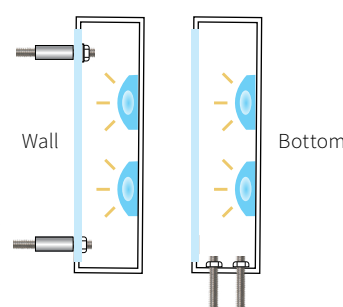

Halo Lit

Fabricated Dimensional Designs

Bronze

Mirror Polish

Edgelit™ Design 100

Fabricated Dimensional Designs

Bronze

Mirror Polish

Bronze Mirror Polish Halo Lit

DETAILS

SIZE RANGE for LED ILLUMINATION

- Height: 4" - 24" | Depth: 0.5" - 6"

SPECIFICS

- **Lifetime Guarantee** on craftsmanship
- Color matches by Matthews or AkzoNobel Systems
- Actual finish & color samples available
- **Tough Template™** available on all orders

MOUNTING

Bronze Mirror Polish Edgelit™ Design 100

DETAILS

SIZE RANGE for LED ILLUMINATION

- Height: 4" - 24" | Depth: 2" - 6"
- Acrylic Projection: .25" - .75"

SPECIFICS

- **Lifetime Guarantee** on craftsmanship
- Color matches by Matthews or AkzoNobel Systems
- Actual finish & color samples available
- **Tough Template™** available on all orders

MOUNTING