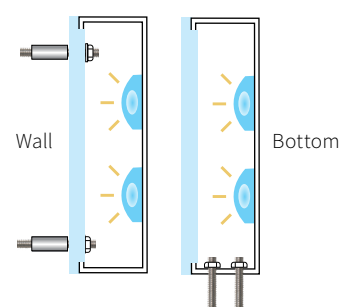

Halo Lit

Fabricated Dimensional Designs

Titanium

NuBronze™
Mirror Polish

Edgelit™ Design 100

Fabricated Dimensional Designs

Titanium

NuBronze™
Mirror Polish

Titanium NuBronze™ Mirror Polish Halo Lit

DETAILS

SIZE RANGE for LED ILLUMINATION

- Height: 4" - 48" | Depth: 0.5" - 6"

SPECIFICS

- **Lifetime Guarantee** on craftsmanship
- Color matches by Matthews or AkzoNobel Systems
- Actual finish & color samples available
- **Tough Template™** available on all orders

MOUNTING

Titanium NuBronze™ Mirror Polish Edgelit™ Design 100

DETAILS

SIZE RANGE for LED ILLUMINATION

- Height: 4" - 48" | Depth: 2" - 6"
- Acrylic Projection: .25" - .75"

SPECIFICS

- **Lifetime Guarantee** on craftsmanship
- Color matches by Matthews or AkzoNobel Systems
- Actual finish & color samples available
- **Tough Template™** available on all orders

MOUNTING